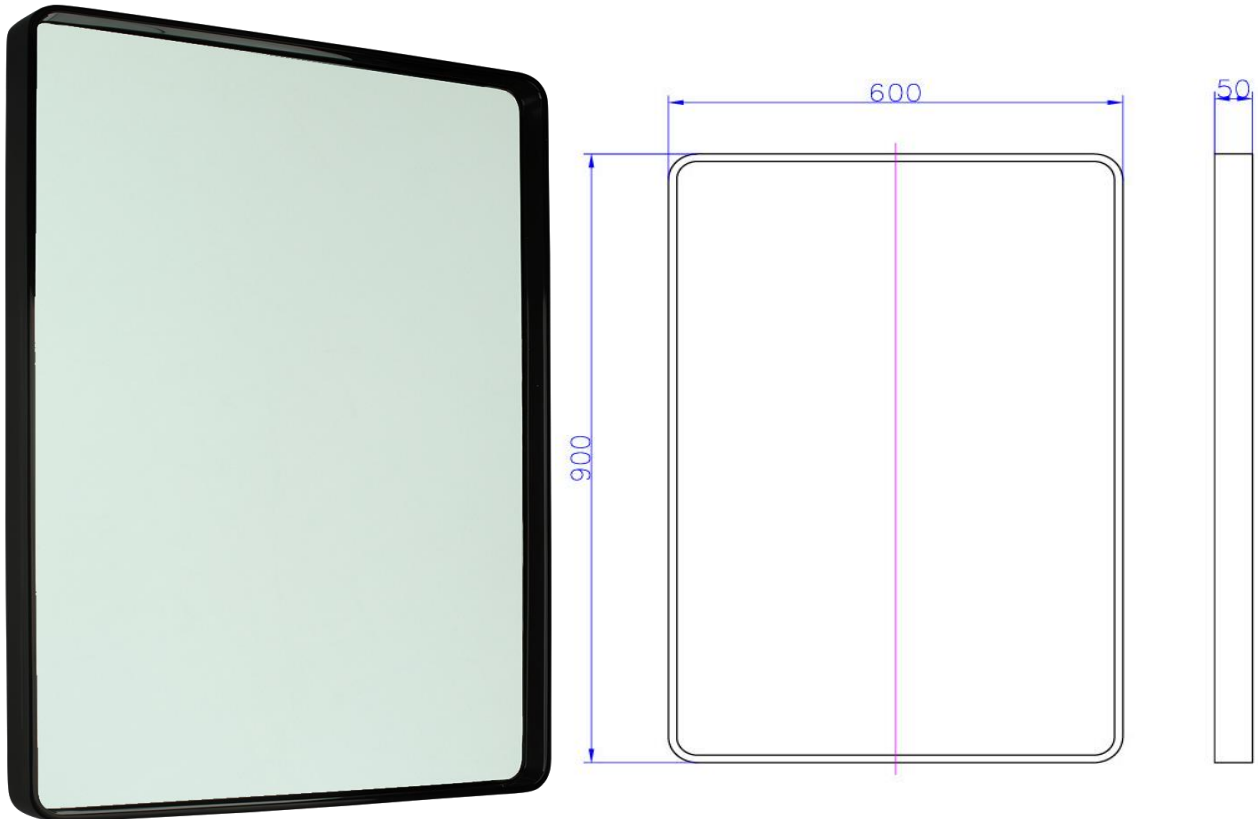

## iStone Square Mirror

WD2908F1MBL

600 x 900mm Square Mirror Matte Black

iStone rectangle mirror in a painted matte black frame

Made from solid surface engineered stone

600mm x 900mm x 50mm

2908F1-2