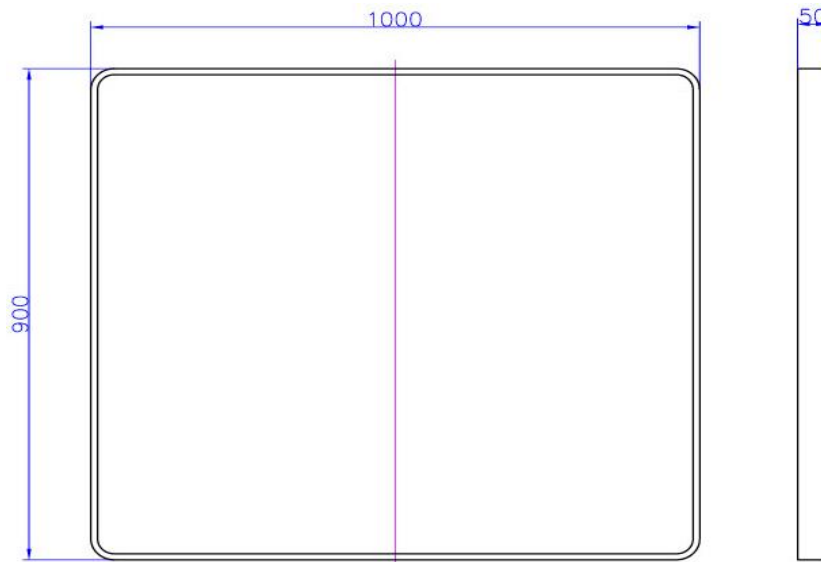

## iStone Square Mirror

WD2908F2MBL

900 x 1000mm Square Mirror Matte Black

iStone rectangle mirror in a painted matte black frame

The frame is made from solid surface engineered stone  
900 x 1000 x 50mm