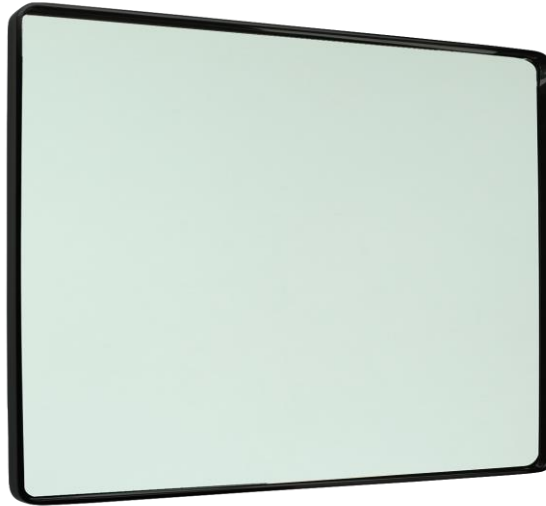

## iStone Square Mirror

WD2908F2MBL

900 x 1000mm Square Mirror Matte Black

iStone rectangle mirror in a painted matte black frame

The frame is made from solid surface engineered stone  
900 x 1000 x 50mm