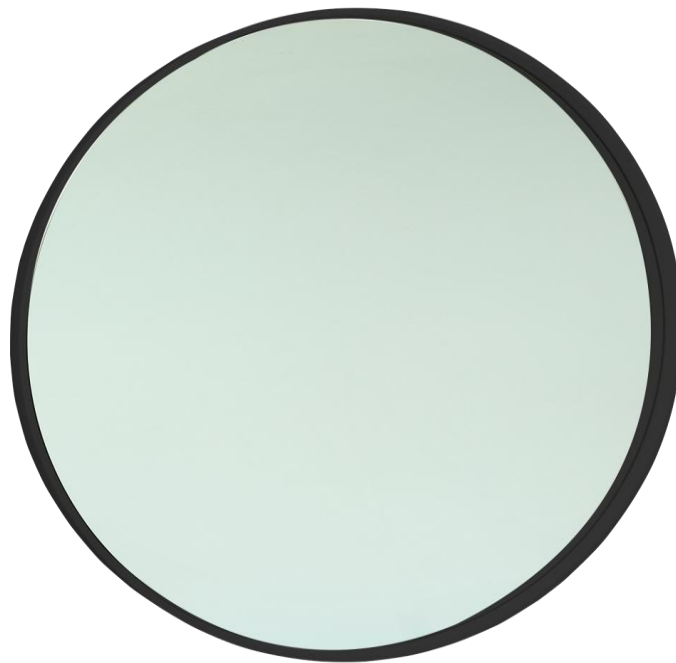

## iStone Framed Round 1100mm Mirror Matte Black

WD2940MBL  
1100mm Round Mirror Matte Black

iStone round mirror in a matte black frame

The frame is made from solid surface engineered stone  
1100mm diameter