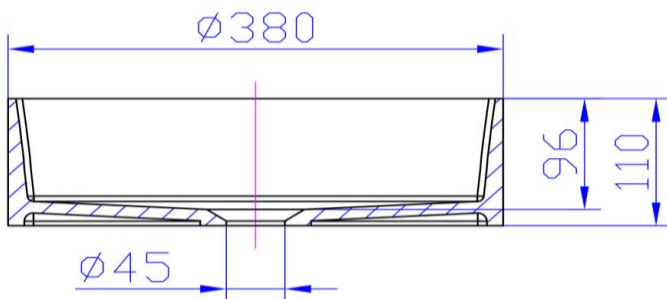

iStone Round Basin

WD38334SQ

iStone Round Basin 380 x 110mm Snow Quartz

380mm diameter x 110mm high

Made from a solid homogeneous composite material which is dimensionally accurate, inert, non toxic, durable and repairable.

Note: Clikclak wastes are sold separately

CARE AND USE

iStone Basins

iStone composite stone basins should be wiped clean regularly and are best cleaned with cream or mild abrasive cleaners. Do not use harsh abrasives on the basin surfaces.

LIMITED PRODUCT WARRANTIES

To be read in conjunction with and subject to all terms and conditions contained in the Waterware 'Producer Statement' available on-line (<http://www.waterware.co.nz/media-downloads>) From date of purchase, Waterware Services warrants products from the following categories to be free from manufacturing defect subject to exclusions (if applicable):

Category	Domestic Installations	Commercial Installations	Exclusions	Wels
Basins	5 years parts and labour	1 years parts and labour	None	Not required