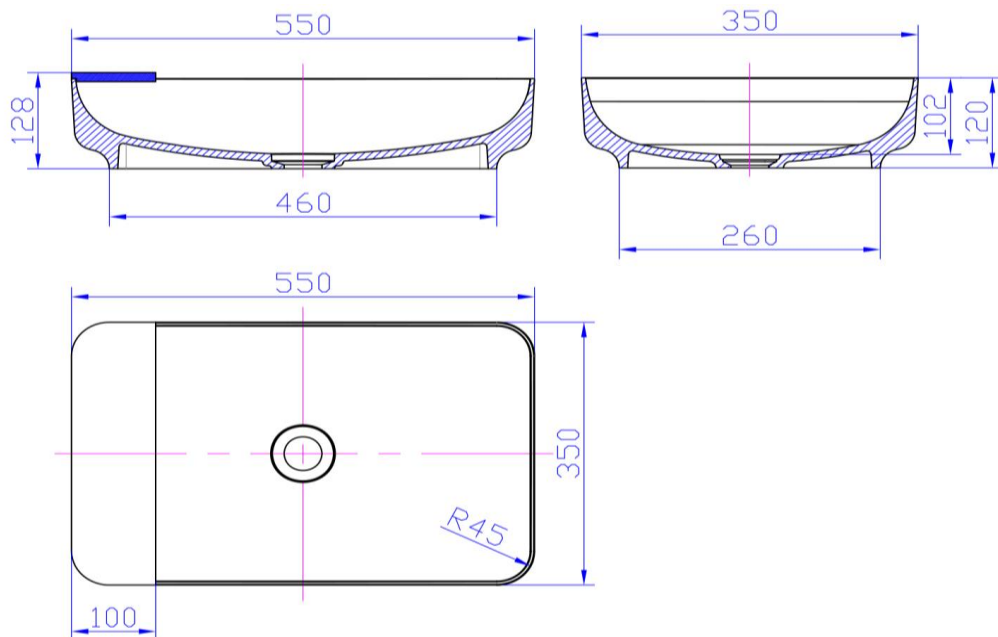

## iStone Carre Basin

WD38578MWT

iStone Carre Basin 550 x 350 x 120mm (With Tray) Matte White

Carre basin in solid surface with a matte white finish

550mm x 350mm x 120mm

Includes a removable storage tray

Note: Clikclak wastes are sold separately