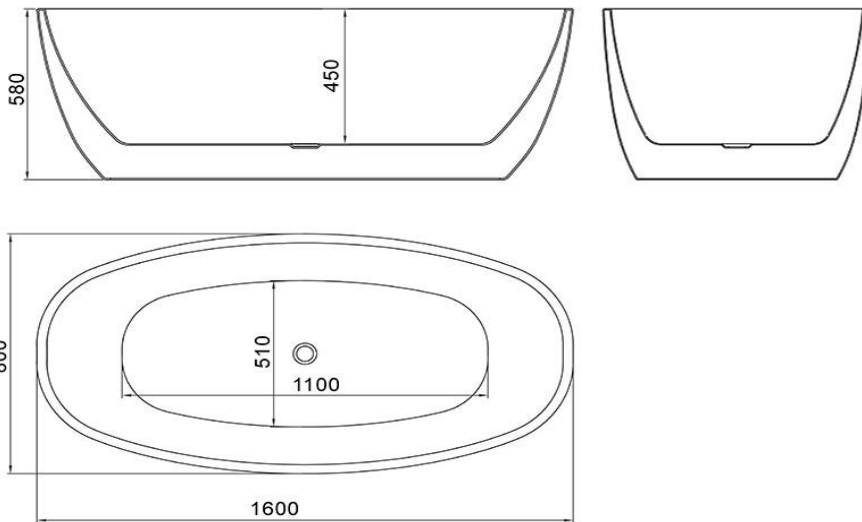

Coco Freestanding Bath

WD6026BL

Coco 1600mm Freestanding Bath Matte Black

1600mm freestanding bath in high quality matte black pure acrylic

Includes 'klikklak' pop-up waste

Approx. 70kg in weight

CARE AND USE