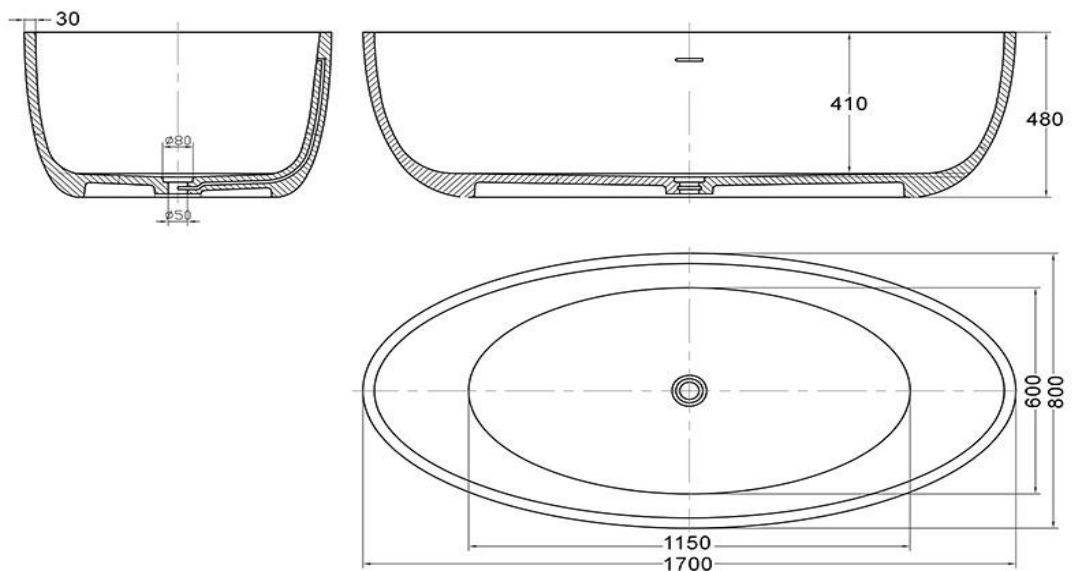

Quila Freestanding Bath

WD6589SQ

Quila 1700mm Freestanding Bath Snow Quartz

Cast stone resin in a snow quartz finish
Includes 'klikklak' overflow pop-up waste
Bath capacity 270L

Please note these baths are extremely heavy (160 - 180kg) and awkward to maneuver if access is limited.
1700mm free standing oval bath