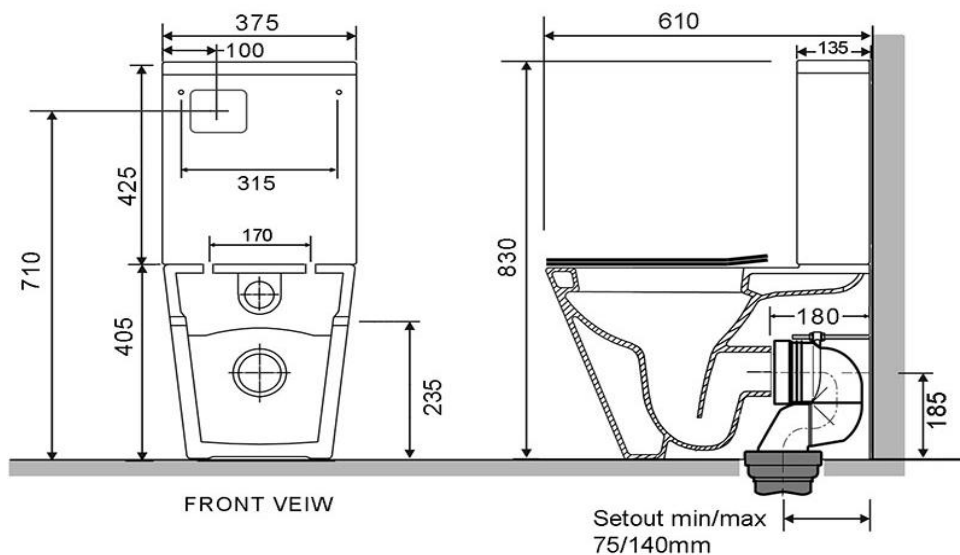

Associated Code

WDVV150T Vivo Toilet Suite with Thick Seat White

WDVV150S Vivo Toilet Suite with Slim Seat White