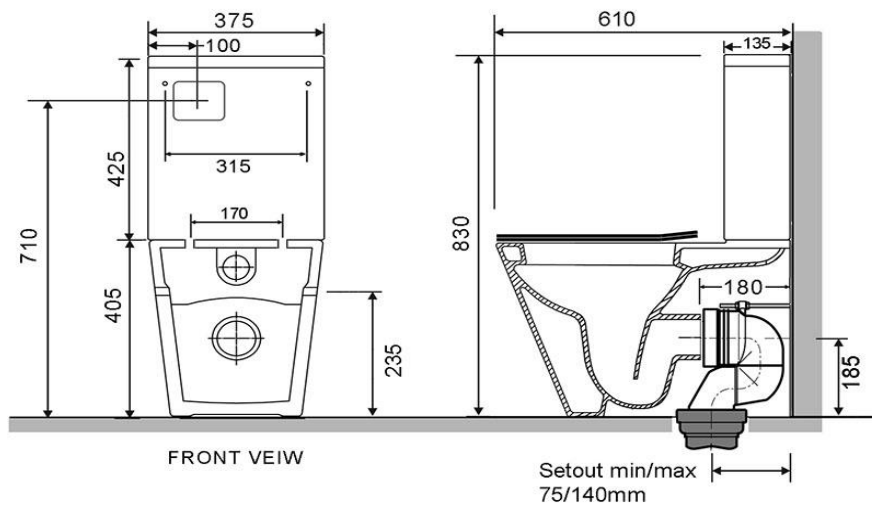

Associated Code

WDVV150T Vivo Toilet Suite with Thick Seat White
WDVV150BL Vivo Toilet Suite with Thick Seat Black