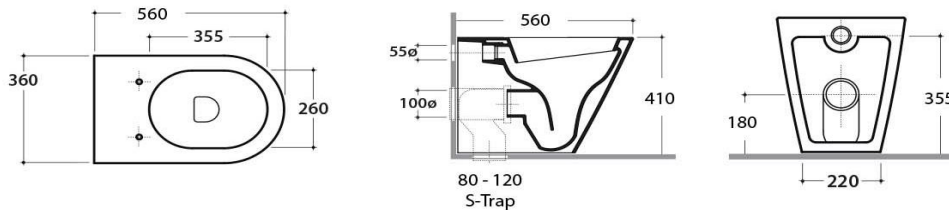

Vivo Floor Mounted Pan Gloss White with Thick Seat

WDVV200RT

Vivo Floor Mounted Pan with Thick Seat (Rimless)

verotti
Bathroom Culture

The Vivo is a high quality floor mounting pan for use with concealed in-wall cisterns;

- Thick profile soft close resin seat with a quick release stainless steel hinge
- Rimless technology for increased flush velocity and excellent clearing capability
- Steep sided unobstructed bowl
- WELS rating: 4 star 4.5 L /full flush or 3 L /half flush