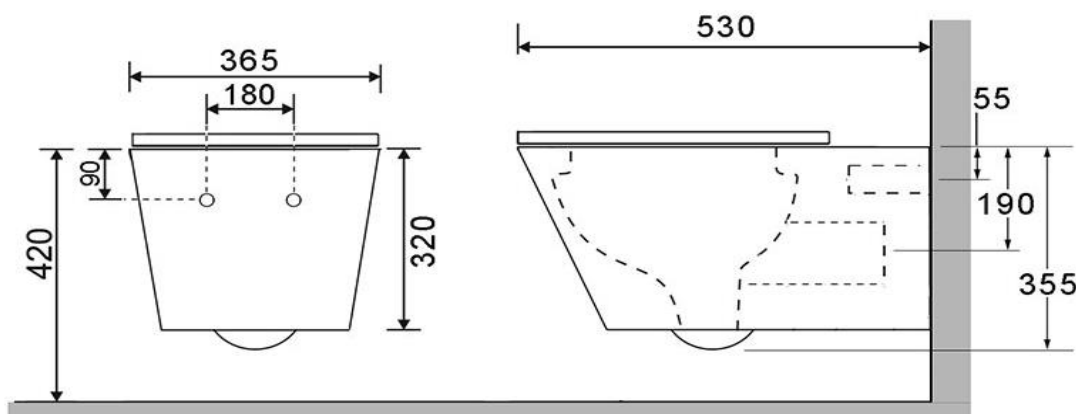

Vivo Verotti Wall Hung Pan with Thick Seat (Rimless)

WDVV300RT

Vivo Verotti Wall Hung Pan with Thick Seat (Rimless)

The Vivo is a high quality wall hung pan for use with concealed in-wall cisterns;

- Compact 530mm deep design
- Thick profile soft close resin seat with a quick release stainless steel hinge
- Rimless technology for increased flush velocity and excellent clearing capability
- Steep sided unobstructed bowl