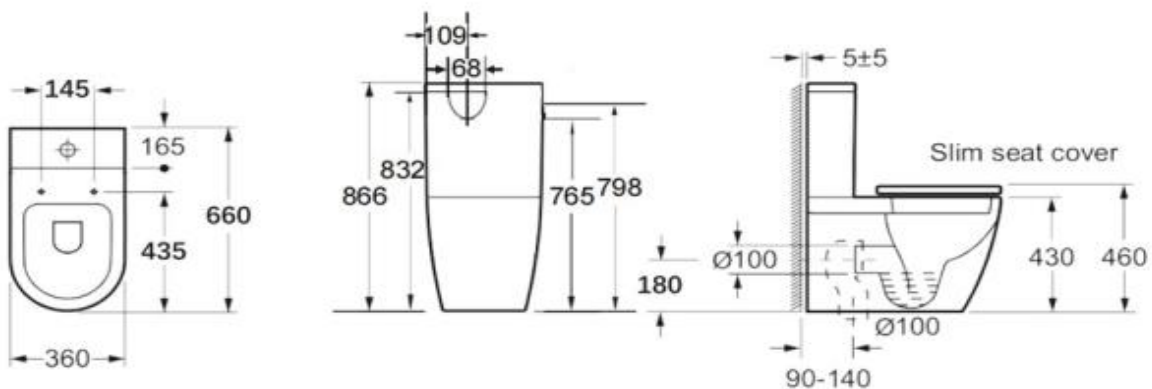

## Vivo Comfort Height Suite Slim Seat

**verotti**  
Bathroom Culture

WDVV6601

Vivo Comfort Height BTW Suite Slim Seat

- Rimless flush
- Slim seat (only)
- Pan height is 430mm for ease of use
- Includes S trap (ask your plumber if you need a P trap adapter)