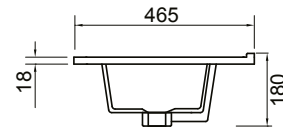

DESCRIPTION

Zara 600 Wall-Hung Vanity - 2 Drawers, White / Melamine

PRODUCT CODE

Z60D2WH /
Z60D2WHM

FEATURES

- Dimensions - W 615mm x H 468mm x D 465mm
- Available in White or Melamine* finishes.
- White Paint - The paint used on our products is polyurethane or UV based. It is five times harder and more durable than lacquer finishes.
- Melamine - Stunning timber effect finishes. Our wood grain melamine is a low-pressure laminate, made to be elegant, durable and low-maintenance.
- Soft-close drawers.
- Unit includes a top, cabinet and a Box Handle (H1).
- Other handle options also available in Mini Semi Handle (H4) and Semi Handle (H2)*.

PRODUCT CODE

Z60D2WH /
Z60D2WHM

TECHNICAL DRAWINGS

Top

Back

Front

Side Section

Top Section of Drawer

NOTES

Drawing indicates the technical measurement only and is not a reflection of how the unit will look. Sizes are nominal only. All drawings in millimeters. Drawings not to scale.