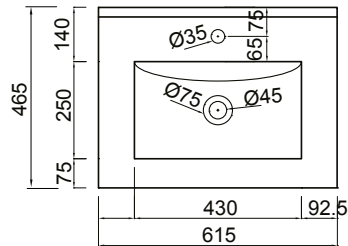

DESCRIPTION

Zara 600 Wall-Hung Vanity - 2 Drawers, White / Melamine

PRODUCT CODE

Z60D2WH /
Z60D2WHM

FEATURES

- Dimensions - W 615mm x H 468mm x D 465mm
- Available in White or Melamine* finishes.
- White Paint - The paint used on our products is polyurethane or UV based. It is five times harder and more durable than lacquer finishes.
- Melamine - Stunning timber effect finishes. Our wood grain melamine is a low-pressure laminate, made to be elegant, durable and low-maintenance.
- Soft-close drawers.
- Unit includes a top, cabinet and a Box Handle (H1).
- Other handle options also available in Mini Semi Handle (H4) and Semi Handle (H2)*.

NOTES

*Non-stock item. *Additional cost for Semi Handle (H2) option.
Excludes tap ware & accessories. See reverse page for technical drawings.

DESCRIPTION

Zara 600 Wall-Hung Vanity - 2 Drawers, White / Melamine

PRODUCT CODE

Z60D2WH /
Z60D2WHM

TECHNICAL DRAWINGS

Top

Back

Front

Side Section

Top Section of Drawer

NOTES

Drawing indicates the technical measurement only and is not a reflection of how the unit will look. Sizes are nominal only. All drawings in millimeters. Drawings not to scale.