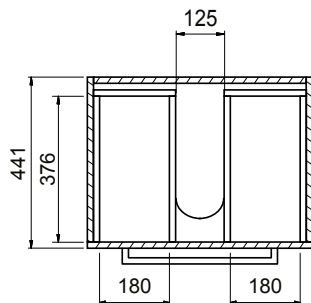

DESCRIPTION

Zara 600 Wall-Hung Vanity - 2 Drawers, White / Melamine

PRODUCT CODE

Z60D2WH /
Z60D2WHM

FEATURES

- Dimensions - W 615mm x H 468mm x D 465mm
- Available in White or Melamine* finishes.
- White Paint - The paint used on our products is polyurethane or UV based. It is five times harder and more durable than lacquer finishes.
- Melamine - Stunning timber effect finishes. Our wood grain melamine is a low-pressure laminate, made to be elegant, durable and low-maintenance.
- Soft-close drawers.
- Unit includes a top, cabinet and a Box Handle (H1).
- Other handle options also available in Mini Semi Handle (H4) and Semi Handle (H2)*.

PRODUCT CODE

Z60D2WH /
Z60D2WHM

TECHNICAL DRAWINGS

Top

Back

Front

Side Section

Top Section of Drawer

NOTES

Drawing indicates the technical measurement only and is not a reflection of how the unit will look. Sizes are nominal only. All drawings in millimeters. Drawings not to scale.