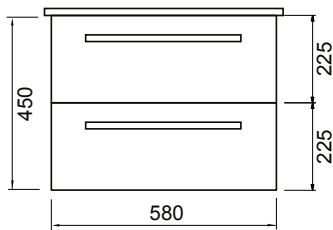

DESCRIPTION

Zara 600 Wall-Hung Vanity - 2 Drawers, White / Melamine

PRODUCT CODE

Z60D2WH /
Z60D2WHM

FEATURES

- Dimensions - W 615mm x H 468mm x D 465mm
- Available in White or Melamine* finishes.
- White Paint - The paint used on our products is polyurethane or UV based. It is five times harder and more durable than lacquer finishes.
- Melamine - Stunning timber effect finishes. Our wood grain melamine is a low-pressure laminate, made to be elegant, durable and low-maintenance.
- Soft-close drawers.
- Unit includes a top, cabinet and a Box Handle (H1).
- Other handle options also available in Mini Semi Handle (H4) and Semi Handle (H2)*.

PRODUCT CODE

Z60D2WH /
Z60D2WHM

TECHNICAL DRAWINGS

Top

Back

Front

Side Section

Top Section of Drawer

NOTES

Drawing indicates the technical measurement only and is not a reflection of how the unit will look. Sizes are nominal only. All drawings in millimeters. Drawings not to scale.