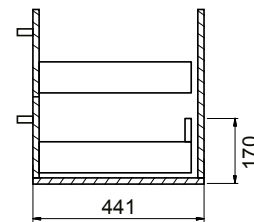

PRODUCT CODE

Z60D2WH /
Z60D2WHM

TECHNICAL DRAWINGS

Top

Back

Front

Side Section

Top Section of Drawer

NOTES

Drawing indicates the technical measurement only and is not a reflection of how the unit will look. Sizes are nominal only. All drawings in millimeters. Drawings not to scale.