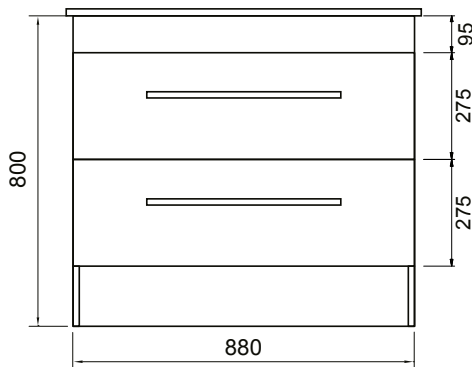

## FEATURES

- Dimensions - W 915x H 818 x D 465mm
- Available in White or Melamine\* finishes.
- White Paint - The paint used on our products is polyurethane or UV based. It is five times harder and more durable than lacquer finishes.
- Melamine - Stunning timber effect finishes. Our wood grain melamine is a low-pressure laminate, made to be elegant, durable and low-maintenance.
- Soft-close drawers.
- Unit includes a top, cabinet and a Box Handle (H1).
- Other handle options also available in Mini Semi Handle (H4) and Semi Handle (H2).

## TECHNICAL DRAWINGS

Top

Back

Front

Side Section

Top Section of Drawer

## NOTES

Drawing indicates the technical measurement only and is not a reflection of how the unit will look. Sizes are nominal only. All drawings in millimeters. Drawings not to scale.