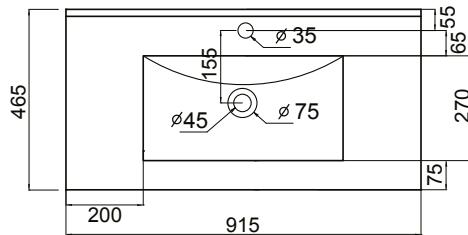

DESCRIPTION

Zara 900 Floor Standing Vanity - 2 Drawers, White / Melamine

PRODUCT CODE

Z90D2FL /
Z90D2FLM

TECHNICAL DRAWINGS

Top