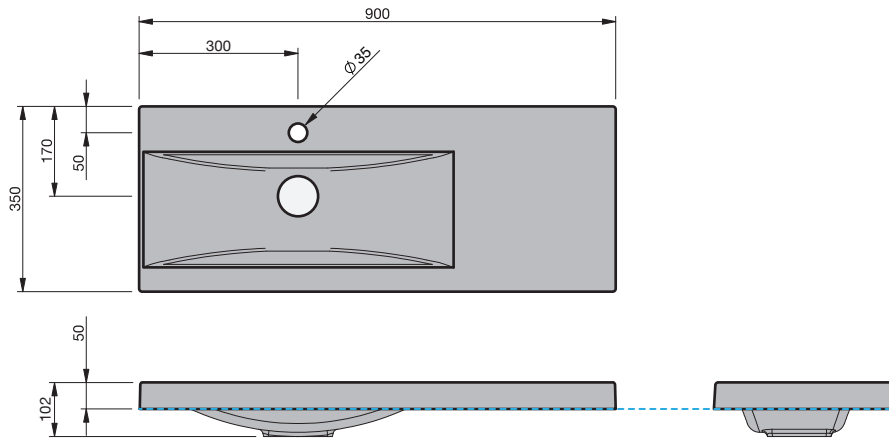

**BASIN SPECIFICATION**  
**Selina - 900 - LH**

**Cabinet range** (refer to applicable cabinet data sheet)

**CITY 35**

**Product Features**

Type of basin	Console Basin
Material of basin	Mineral Cast
Capacity of basin	5 litre
Overflow Configuration	Overflow not provided
Colour options	White Gloss

- The basin must be sealed to the top with an acetic cured silicone sealant.
- Epoxy type sealants must not be used.

INDICATES TOP SURFACE -----

**IMPORTANT NOTE:** Throughout this guide, dimensions may vary by  $\pm 2$ mm. Please read the installation manual for detailed information on installing the product. St. Michel pursues a policy of continuing improvement in design and manufacturing of its products. The right is therefore reserved to vary specifications without notice. For full installation instructions visit [stmichel.co.nz](http://stmichel.co.nz).