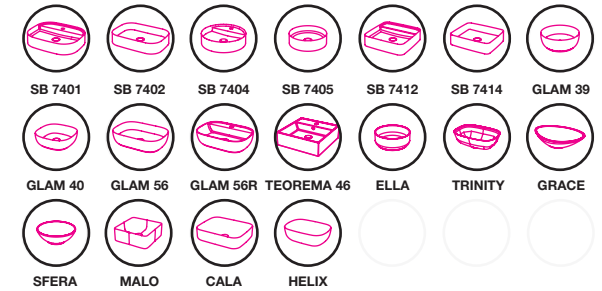

Basin range (refer to applicable basin specifications & top specifications)

- Drawings depict cabinet only.
- Box Trap & Space Saver Kit supplied with vanity. Refer to applicable specification sheet.
- Onda Storage Type B supplied with vanity.

30 YEARS

AQUAEDGE

SOFT CLOSE

ONDA STORAGE

INDICATES PLUMBING ZONE -----

INDICATES FLOOR SURFACE -----

IMPORTANT NOTE: Throughout this guide, dimensions may vary by ± 2 mm. Please read the installation manual for detailed information on installing the product. St. Michel pursues a policy of continuing improvement in design and manufacturing of its products. The right is therefore reserved to vary specifications without notice. For full installation instructions visit stmichel.co.nz.