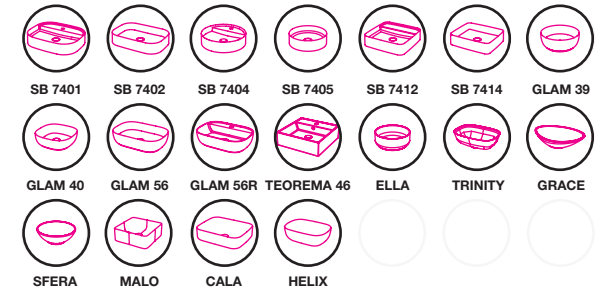

**Basin range** (refer to applicable basin specifications & top specifications)

- Drawings depict cabinet only.
- Box Trap & Space Saver Kit supplied with vanity. Refer to applicable specification sheet.
- Onda Storage Type B supplied with vanity.

30 YEARS

AQUAEDGE

SOFT CLOSE

ONDA STORAGE

INDICATES PLUMBING ZONE -----

INDICATES FLOOR SURFACE -----

IMPORTANT NOTE: Throughout this guide, dimensions may vary by  $\pm 2$ mm. Please read the installation manual for detailed information on installing the product. St. Michel pursues a policy of continuing improvement in design and manufacturing of its products. The right is therefore reserved to vary specifications without notice. For full installation instructions visit [stmichel.co.nz](http://stmichel.co.nz).