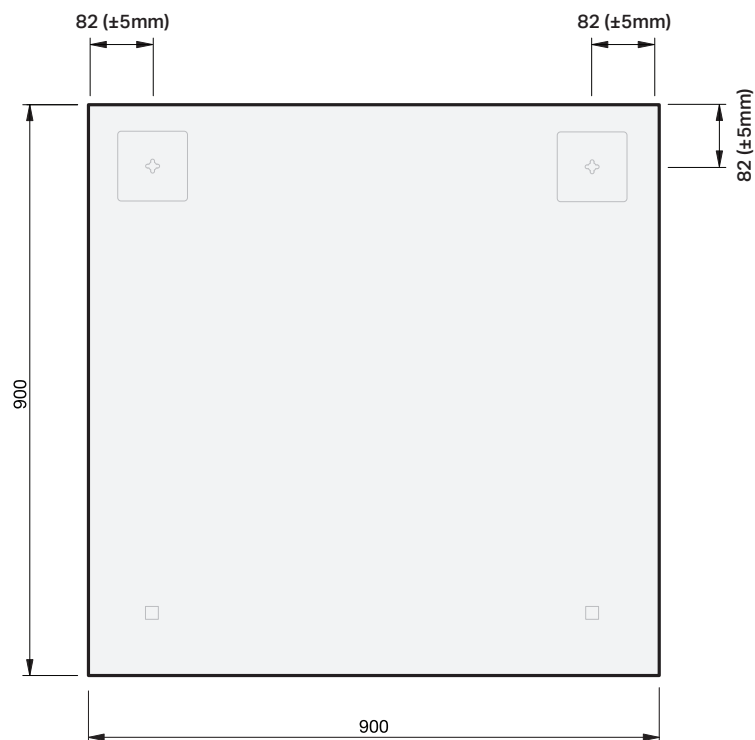

# Solo Simple 900

## MIRROR SPECIFICATION

Product Features	
Product Code	Solo Simple / 87513
Product Description	Solo Simple - 900
Options	Solo + Kobi LED / 87513-K Solo + Demister / 87513-D1 Solo + Demister + Kobi / 87513-D1K
Notes	5mm mirror vinyl backed copper & lead free glass

**IMPORTANT NOTE:** Throughout this guide, tolerance for mirror size may vary by  $\pm 1$ mm, tolerance for bracket position may vary by  $\pm 5$ mm. Please read the installation manual for detailed information on installing the product. St. Michel pursues a policy of continuing improvement in design and manufacturing of its products. The right is therefore reserved to vary specifications without notice.