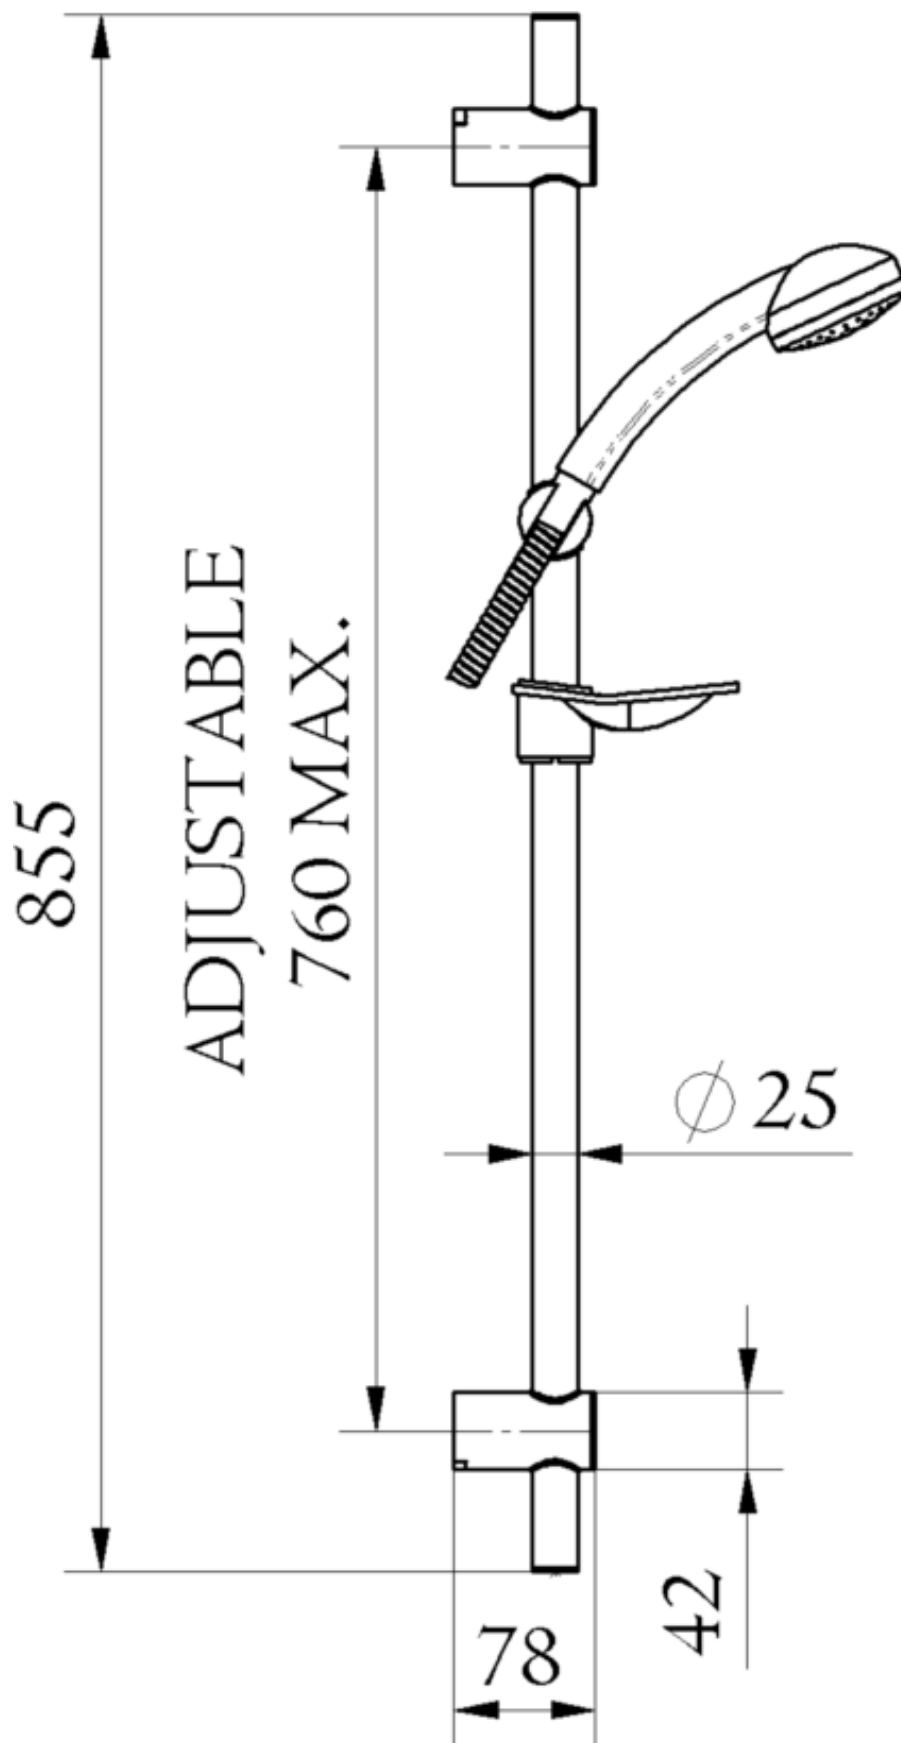

Greens Adjustable Slide Shower

NZ 565000—AUS 5650001

NZ: 0800 655 455 AUS: 1800 244 992
sales@greenstapware.com | www.greenstapware.com

GREENS TAPWARE
Design in flow