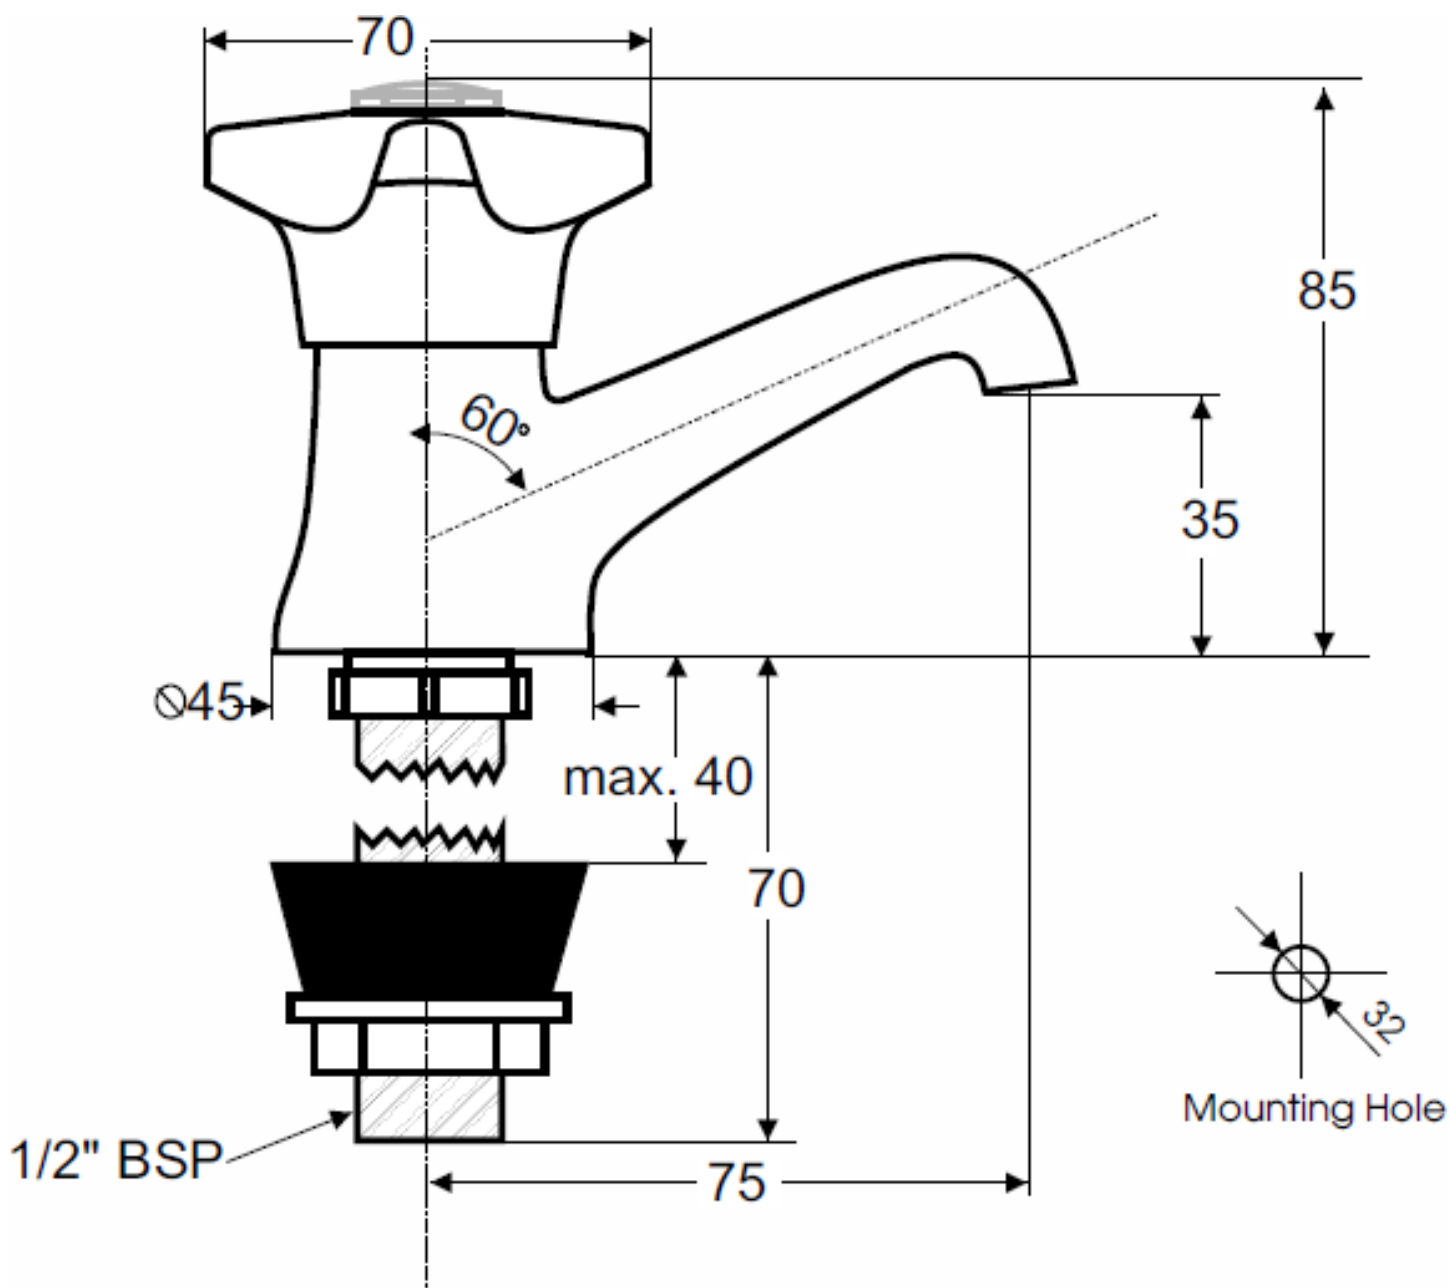

# Marketti Project Basin Taps

NZ 51061000

NZ: 0800 655 455 AUS: 1800 244 992  
sales@greenstapware.com | www.greenstapware.com

GREENS TAPWARE  
Design in flow