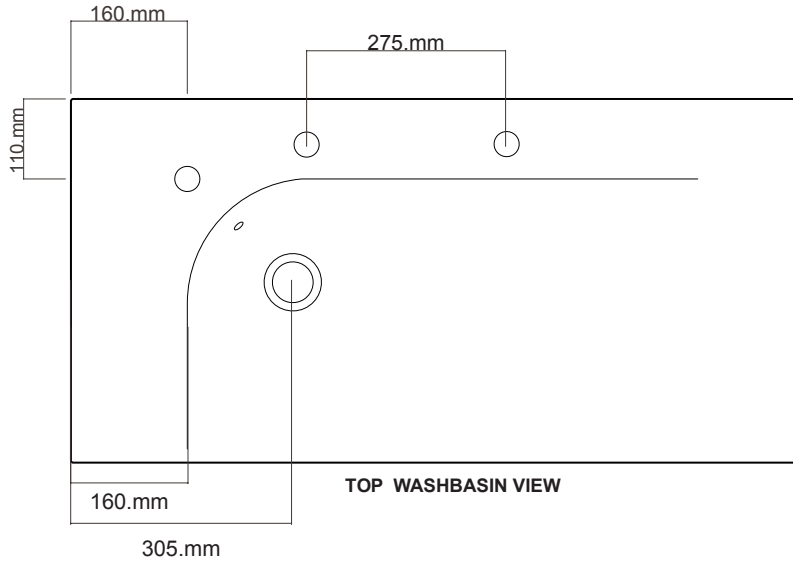

TOP/BOTTOM DRAWER

GRANDANGOLO.

GD100D2DX/GD100D2DXT /LEFT HAND SIDE BASIN TOP

Feature

- + Paint — The paint used on our products is polyurethane or UV based. It is five times harder and more durable than lacquer finishes. Hundreds of gloss colour options available.
- + Timber finishes — Our timber finishes are available in Dark Oak, Natural Oak, White Oak, Walnut, Noce, Chestnut and Tussock. Being 100% natural products, each will have variations in grain and colour. All come stained and sealed with a protective UV finish. Gloss option is available for most veneers.
- + Also available with single drawer.

Finishes

Note: Walnut Finish not available for vanity with Vertical Grooves

BACK WASHBASIN VIEW

TOP WASHBASIN VIEW

FRONT VIEW

SINGLE DRAWER

DOUBLE GRANDANGOLO.

GD100D2DX/
GD100D2DXT
/YOVA01 BASIN
2 drawers, 1 basin

Note: Drawing indicate the technical measurement only and is not a reflection of how the unit will look.