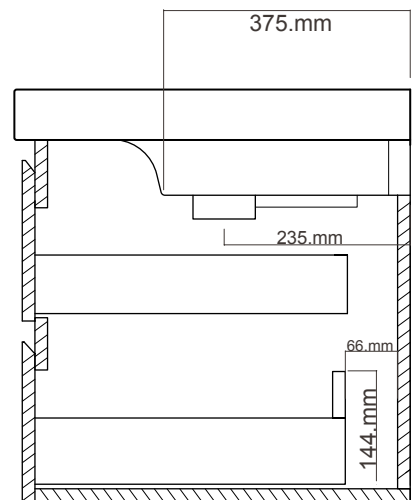

Finishes

Note: Walnut Finish not available for vanity with Vertical Grooves

BACK WASHBASIN VIEW

TOP WASHBASIN VIEW

FRONT VIEW

SINGLE DRAWER

DOUBLE GRANDANGOLO.

GD100D2DX/
GD100D2DXT
/YOVA01 BASIN
2 drawers, 1 basin

Note: Drawing indicate the technical measurement only and is not a reflection of how the unit will look.