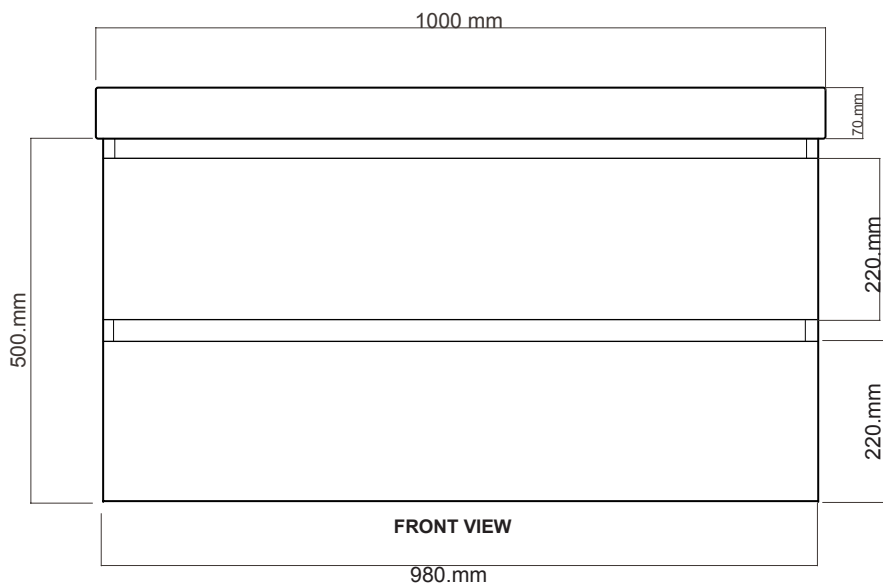

Finishes

Note: Walnut Finish not available for vanity with Vertical Grooves

BACK WASHBASIN VIEW

TOP WASHBASIN VIEW

FRONT VIEW

SINGLE DRAWER

DOUBLE GRANDANGOLO.

GD100D2DX/
GD100D2DXT
/YOVA01 BASIN
2 drawers, 1 basin

Note: Drawing indicate the technical measurement only and is not a reflection of how the unit will look.