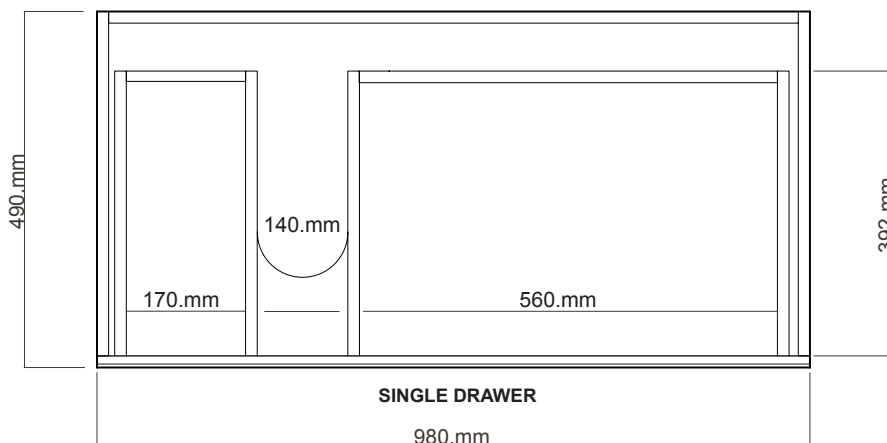

Finishes

Note: Walnut Finish not available for vanity with Vertical Grooves

BACK WASHBASIN VIEW

TOP WASHBASIN VIEW

FRONT VIEW

SINGLE DRAWER

DOUBLE GRANDANGOLO.

GD100D2DX/
GD100D2DXT
/YOVA01 BASIN
2 drawers, 1 basin

Note: Drawing indicate the technical measurement only and is not a reflection of how the unit will look.