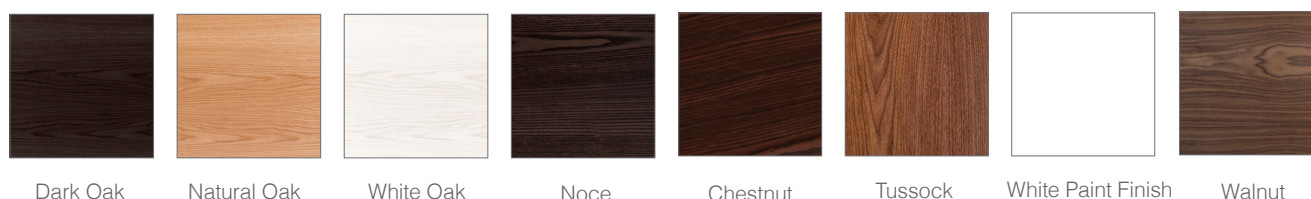

TOP/BOTTOM DRAWER

GRANDANGOLO.

GD100D2DX/GD100D2DXT /LEFT HAND SIDE BASIN TOP

Feature

- + Paint — The paint used on our products is polyurethane or UV based. It is five times harder and more durable than lacquer finishes. Hundreds of gloss colour options available.
- + Timber finishes — Our timber finishes are available in Dark Oak, Natural Oak, White Oak, Walnut, Noce, Chestnut and Tussock. Being 100% natural products, each will have variations in grain and colour. All come stained and sealed with a protective UV finish. Gloss option is available for most veneers.
- + Also available with single drawer.

Finishes

Note: Walnut Finish not available for vanity with Vertical Grooves

BACK WASHBASIN VIEW

TOP WASHBASIN VIEW

FRONT VIEW

SINGLE DRAWER

DOUBLE GRANDANGOLO.

GD100D2DX/
GD100D2DXT
/YOVA01 BASIN
2 drawers, 1 basin