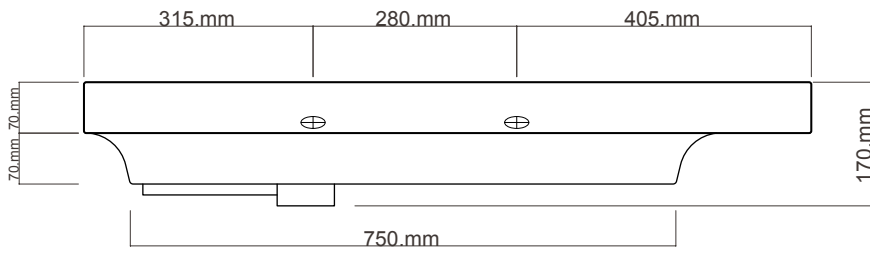

TOP/BOTTOM DRAWER

GRANDANGOLO.

GD100D2DX/GD100D2DXT /LEFT HAND SIDE BASIN TOP

Feature

- + Paint — The paint used on our products is polyurethane or UV based. It is five times harder and more durable than lacquer finishes. Hundreds of gloss colour options available.
- + Timber finishes — Our timber finishes are available in Dark Oak, Natural Oak, White Oak, Walnut, Noce, Chestnut and Tussock. Being 100% natural products, each will have variations in grain and colour. All come stained and sealed with a protective UV finish. Gloss option is available for most veneers.
- + Also available with single drawer.

Finishes

Note: Walnut Finish not available for vanity with Vertical Grooves

BACK WASHBASIN VIEW

TOP WASHBASIN VIEW

FRONT VIEW

SINGLE DRAWER

DOUBLE GRANDANGOLO.

GD100D2DX/
GD100D2DXT
/YOVA01 BASIN
2 drawers, 1 basin

Note: Drawing indicate the technical measurement only and is not a reflection of how the unit will look.