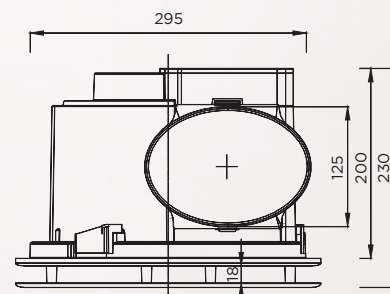

DUCTED CEILING EXHAUST FAN AND LIGHT

200mm / 250mm

The Ducted Ventflo Ceiling Exhaust Fan & Light is designed to fit a ceiling cavity with a minimum height 210mm (for model 10334) and 242mm (for model 10337), and has a 125mm diameter (for model 10334) and 150mm diameter (for model 10337) duct outlet.

Ducting is not included in these models.

Shown installed above shower

Shown installed between shower and bath

Ventflo Ducted Ceiling Exhaust Fan and Light 200 mm

Ventflo Ducted Ceiling Exhaust Fan and Light 250 mm