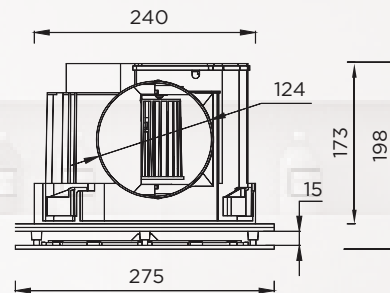

Ventflo Ducted Ceiling Exhaust Fan and Light 200 mm