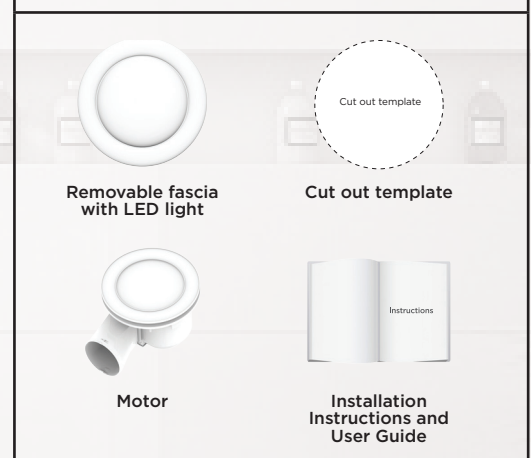

DUCTED CEILING EXHAUST FAN AND LIGHT

200mm / 250mm

Benefits:

- Impeller housing design provide powerful air flow extraction
- Suitable for bathrooms, kitchens, laundries and toilets
- IP24 rated - can be installed directly above a shower
- Energy saving 12W 4000K cool white LED panel
- 50,000 hours long life expectancy LED

THE PACK CONTAINS

Powerful Extraction
Up to 280m³/h for 200
Up to 360m³/hr for 250

Energy Saving
LEG Globe
900 Lumens

Suitable for
Bathrooms, Kitchens,
Laundries, Toilets

MODEL
10336 (200mm)

MODEL
10338 (250mm)