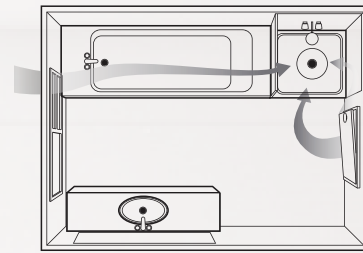

DUCTED CEILING EXHAUST FAN AND LIGHT

200mm / 250mm

The Ducted Ventflo Ceiling Exhaust Fan & Light is designed to fit a ceiling cavity with a minimum height 210mm (for model 10334) and 242mm (for model 10337), and has a 125mm diameter (for model 10334) and 150mm diameter (for model 10337) duct outlet.

The Ducted Ventflo Fan & Light works by drawing air from the room, and as with all exhaust fans, it is essential that sufficient air inlets exist through windows, vents or under doors.

The Ducted Ventflo must be installed in accordance with current wiring rules (AS/NZ3000) by a licensed and registered electrical contractor or similarly qualified person.

Ducting is not included in these models.

Shown installed above shower