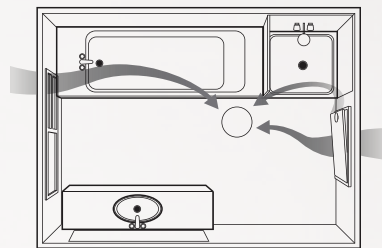

Shown installed between shower and bath