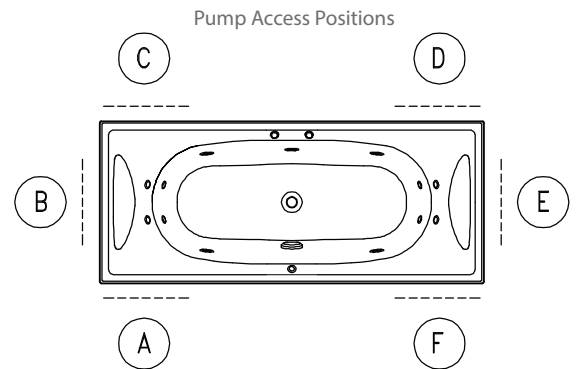

## Studio II™ Rectangular Spa Bath (Symmetrical)

The Studio Rectangular Spa with 13 adjustable body massage jets, is extra deep, with dual contoured lumbar support and contoured arm rests. It has a central waste location and removable pillows to allow for relaxed bathing from either end.

White SlimJet™

<b>Colour/Finish Material</b>	White Duracryl® Acrylic
<b>Fittings</b>	Chrome jets or White SlimJets™ Chrome or White suction cover
<b>Controls Pump</b>	Electronic switch. Manual airflow control Hot
<b>Number of Jets</b>	13 adjustable jets: 8 back jets and 5 body jets
<b>Upstand</b>	12.5mm upstand for watertightness
<b>Included Components</b>	Steel support frame with adjustable feet Bodyguard® safety valve Studio Pillow (Charcoal) x 2

Size	External Dimensions (mm)			Internal Dimensions (mm)			Volume (L)
	Length	Width	Depth	Max Bathing Depth	Seating Base Width	Base Length	Full Capacity
1800 x 760mm	1796	760	560 min	510	450	1200	400

Product	Chrome jets	White SlimJets
1800 x 760mm Pump Access ABC	1062A-ABCP5-0	1062A-ABCP5-0W
1800 x 760mm Pump Access DEF	1062A-DEFP5-0	1062A-DEFP5-0W