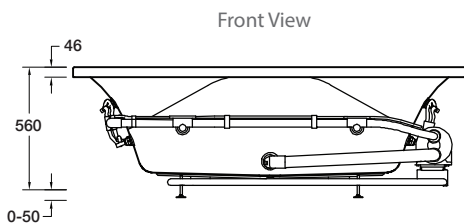

## Studio II™ Rectangular Spa Bath (Symmetrical)

The Studio Rectangular Spa with 13 adjustable body massage jets, is extra deep, with dual contoured lumbar support and contoured arm rests. It has a central waste location and removable pillows to allow for relaxed bathing from either end.

White SlimJet™

<b>Colour/Finish Material</b>	White Duracryl® Acrylic
<b>Fittings</b>	Chrome jets or White SlimJets™ Chrome or White suction cover
<b>Controls Pump</b>	Electronic switch. Manual airflow control Hot
<b>Number of Jets</b>	13 adjustable jets: 8 back jets and 5 body jets
<b>Upstand</b>	12.5mm upstand for watertightness
<b>Included Components</b>	Steel support frame with adjustable feet Bodyguard® safety valve Studio Pillow (Charcoal) x 2

Size	External Dimensions (mm)			Internal Dimensions (mm)			Volume (L)
	Length	Width	Depth	Max Bathing Depth	Seating Base Width	Base Length	Full Capacity
1800 x 760mm	1796	760	560 min	510	450	1200	400

Product	Chrome jets	White SlimJets
1800 x 760mm Pump Access ABC	1062A-ABCP5-0	1062A-ABCP5-0W
1800 x 760mm Pump Access DEF	1062A-DEFP5-0	1062A-DEFP5-0W

All measurements shown are in millimetres.  
Sizes are approximate.  
1183747-A04-C Jul 2020

**New Zealand**  
133 Diana Drive, Glenfield, Auckland, New Zealand  
PO Box 100-146 NSMC, Auckland, 0745  
Ph: 0800 100 382 Fax: 0800 66 44 88  
www.Englefield.co.nz