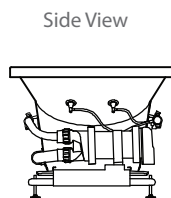

## Studio II™ Rectangular Spa Bath (Symmetrical)

The Studio Rectangular Spa with 13 adjustable body massage jets, is extra deep, with dual contoured lumbar support and contoured arm rests. It has a central waste location and removable pillows to allow for relaxed bathing from either end.

White SlimJet™

<b>Colour/Finish Material</b>	White Duracryl® Acrylic
<b>Fittings</b>	Chrome jets or White SlimJets™ Chrome or White suction cover
<b>Controls Pump</b>	Electronic switch. Manual airflow control Hot
<b>Number of Jets</b>	13 adjustable jets: 8 back jets and 5 body jets
<b>Upstand</b>	12.5mm upstand for watertightness
<b>Included Components</b>	Steel support frame with adjustable feet Bodyguard® safety valve Studio Pillow (Charcoal) x 2

Size	External Dimensions (mm)			Internal Dimensions (mm)			Volume (L)
	Length	Width	Depth	Max Bathing Depth	Seating Base Width	Base Length	Full Capacity
1800 x 760mm	1796	760	560 min	510	450	1200	400

Product	Chrome jets	White SlimJets
1800 x 760mm Pump Access ABC	1062A-ABCP5-0	1062A-ABCP5-0W
1800 x 760mm Pump Access DEF	1062A-DEFP5-0	1062A-DEFP5-0W