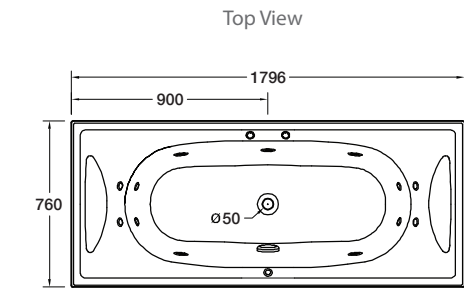

## Studio II™ Rectangular Spa Bath (Symmetrical)

The Studio Rectangular Spa with 13 adjustable body massage jets, is extra deep, with dual contoured lumbar support and contoured arm rests. It has a central waste location and removable pillows to allow for relaxed bathing from either end.

White SlimJet™

<b>Colour/Finish Material</b>	White Duracryl® Acrylic
<b>Fittings</b>	Chrome jets or White SlimJets™ Chrome or White suction cover
<b>Controls Pump</b>	Electronic switch. Manual airflow control Hot
<b>Number of Jets</b>	13 adjustable jets: 8 back jets and 5 body jets
<b>Upstand</b>	12.5mm upstand for watertightness
<b>Included Components</b>	Steel support frame with adjustable feet Bodyguard® safety valve Studio Pillow (Charcoal) x 2

Size	External Dimensions (mm)			Internal Dimensions (mm)			Volume (L)
	Length	Width	Depth	Max Bathing Depth	Seating Base Width	Base Length	Full Capacity
1800 x 760mm	1796	760	560 min	510	450	1200	400

Product	Chrome jets	White SlimJets
1800 x 760mm Pump Access ABC	1062A-ABCP5-0	1062A-ABCP5-0W
1800 x 760mm Pump Access DEF	1062A-DEFP5-0	1062A-DEFP5-0W

All measurements shown are in millimetres.  
Sizes are approximate.  
1183747-A04-C Jul 2020

**New Zealand**  
133 Diana Drive, Glenfield, Auckland, New Zealand  
PO Box 100-146 NSMC, Auckland, 0745  
Ph: 0800 100 382 Fax: 0800 66 44 88  
www.Englefield.co.nz