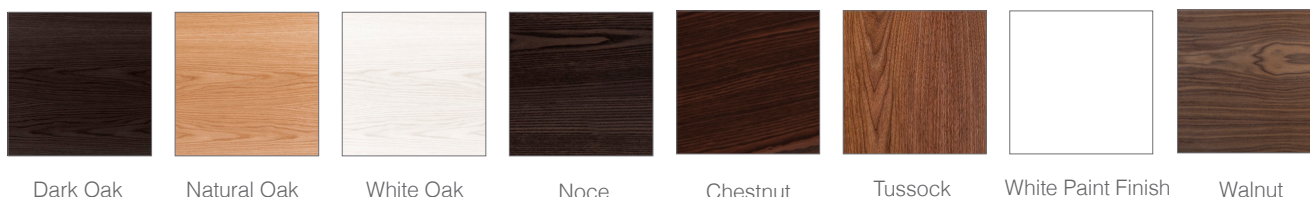

# GRANDANGOLO.

GD130D4DX/GD130D4DXT /LEFT HAND SIDE BASIN TOP

## Feature

- + Paint — The paint used on our products is polyurethane or UV based. It is five times harder and more durable than lacquer finishes. Hundreds of gloss colour options available.
- + Timber finishes — Our timber finishes are available in Dark Oak, Natural Oak, White Oak, Walnut, Noce, Chestnut and Tussock. Being 100% natural products, each will have variations in grain and colour. All come stained and sealed with a protective UV finish. Gloss option is available for most veneers.
- + Also available with single drawer.

## Finishes

Note: Walnut Finish not available for vanity with Vertical Grooves

TOP VIEW

FRONT VIEW

SIDE VIEW

DRAWER

**DOUBLE GRANDANGOLO.**

GD130D4DX/  
GD130D4DXT  
/YOXS01 BASIN  
4 drawers, 1 basin