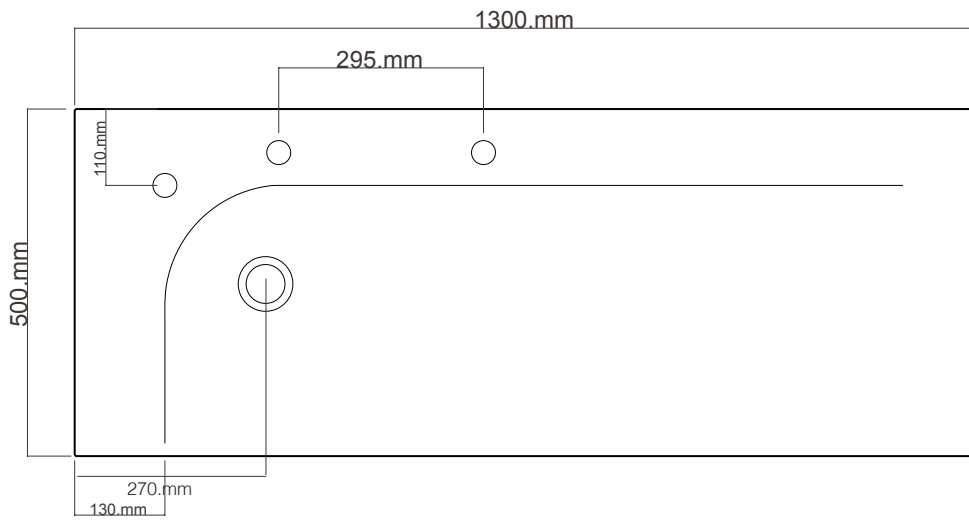

TOP VIEW

SIDE VIEW

DOUBLE GRANDANGOLO.

GD130D4DX/
GD130D4DXT
/YOXS01 BASIN
4 drawers, 1 basin

Note: Drawing indicate the technical measurement only and is not a reflection of how the unit will look.