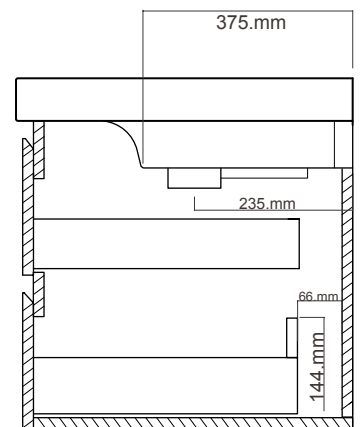

## Finishes

Note: Walnut Finish not available for vanity with Vertical Grooves

TOP VIEW

FRONT VIEW

SIDE VIEW

DRAWER

**DOUBLE GRANDANGOLO.**

GD130D4DX/  
GD130D4DXT  
/YOXS01 BASIN  
4 drawers, 1 basin

Note: Drawing indicate the technical measurement only and is not a reflection of how the unit will look.