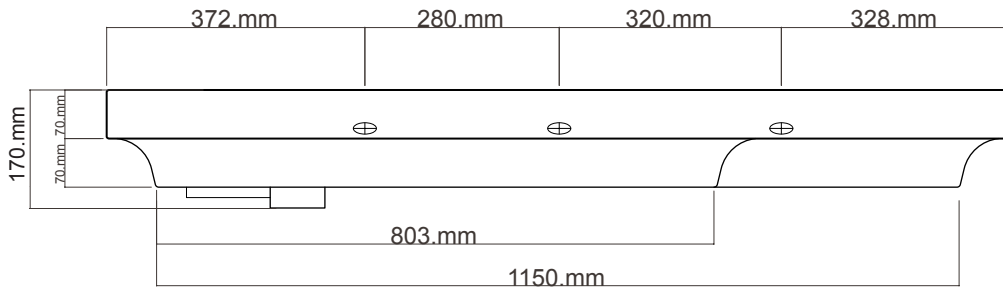

# GRANDANGOLO.

GD130D4DX/GD130D4DXT /LEFT HAND SIDE BASIN TOP

## Finishes

Note: Walnut Finish not available for vanity with Vertical Grooves

TOP VIEW

FRONT VIEW

SIDE VIEW

DRAWER

**DOUBLE GRANDANGOLO.**

GD130D4DX/  
GD130D4DXT  
/YOXS01 BASIN  
4 drawers, 1 basin

Note: Drawing indicate the technical measurement only and is not a reflection of how the unit will look.