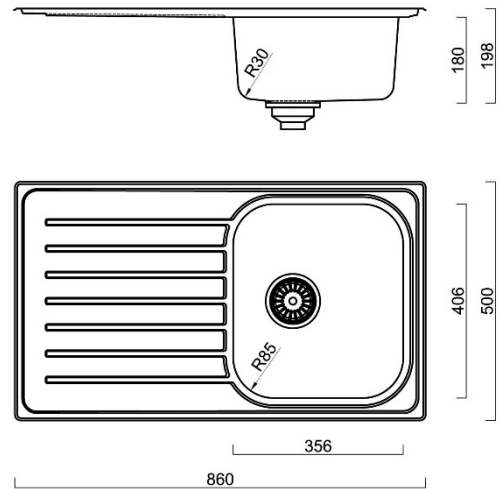

**Product Specification Sheet**  
**EUB100**

**Euronox**

B&F Euronox 356 Single Bowl with Drainer

<b>Models</b>	<b>Corner Radius</b>
14 EUB100	85mm
<b>Overall Dimensions W x D</b>	<b>Waste</b>
860 x 500mm	90mm
<b>Bowl Dimensions W x D x H</b>	<b>Installation</b>
356 x 406 x 175mm	Top / Undermount
<b>Material &amp; Finish</b>	<b>Minimum Cabinet Size</b>
0.7mm 304 Stainless Steel, Silky Sheen	500mm

Accessories Available (optional)

14 EUBCB

E&OE – it is recommended all measurements are taken directly from the product. Specification subject to change without notice, always consult the literature supplied with the product. Coloured images are indicative only.