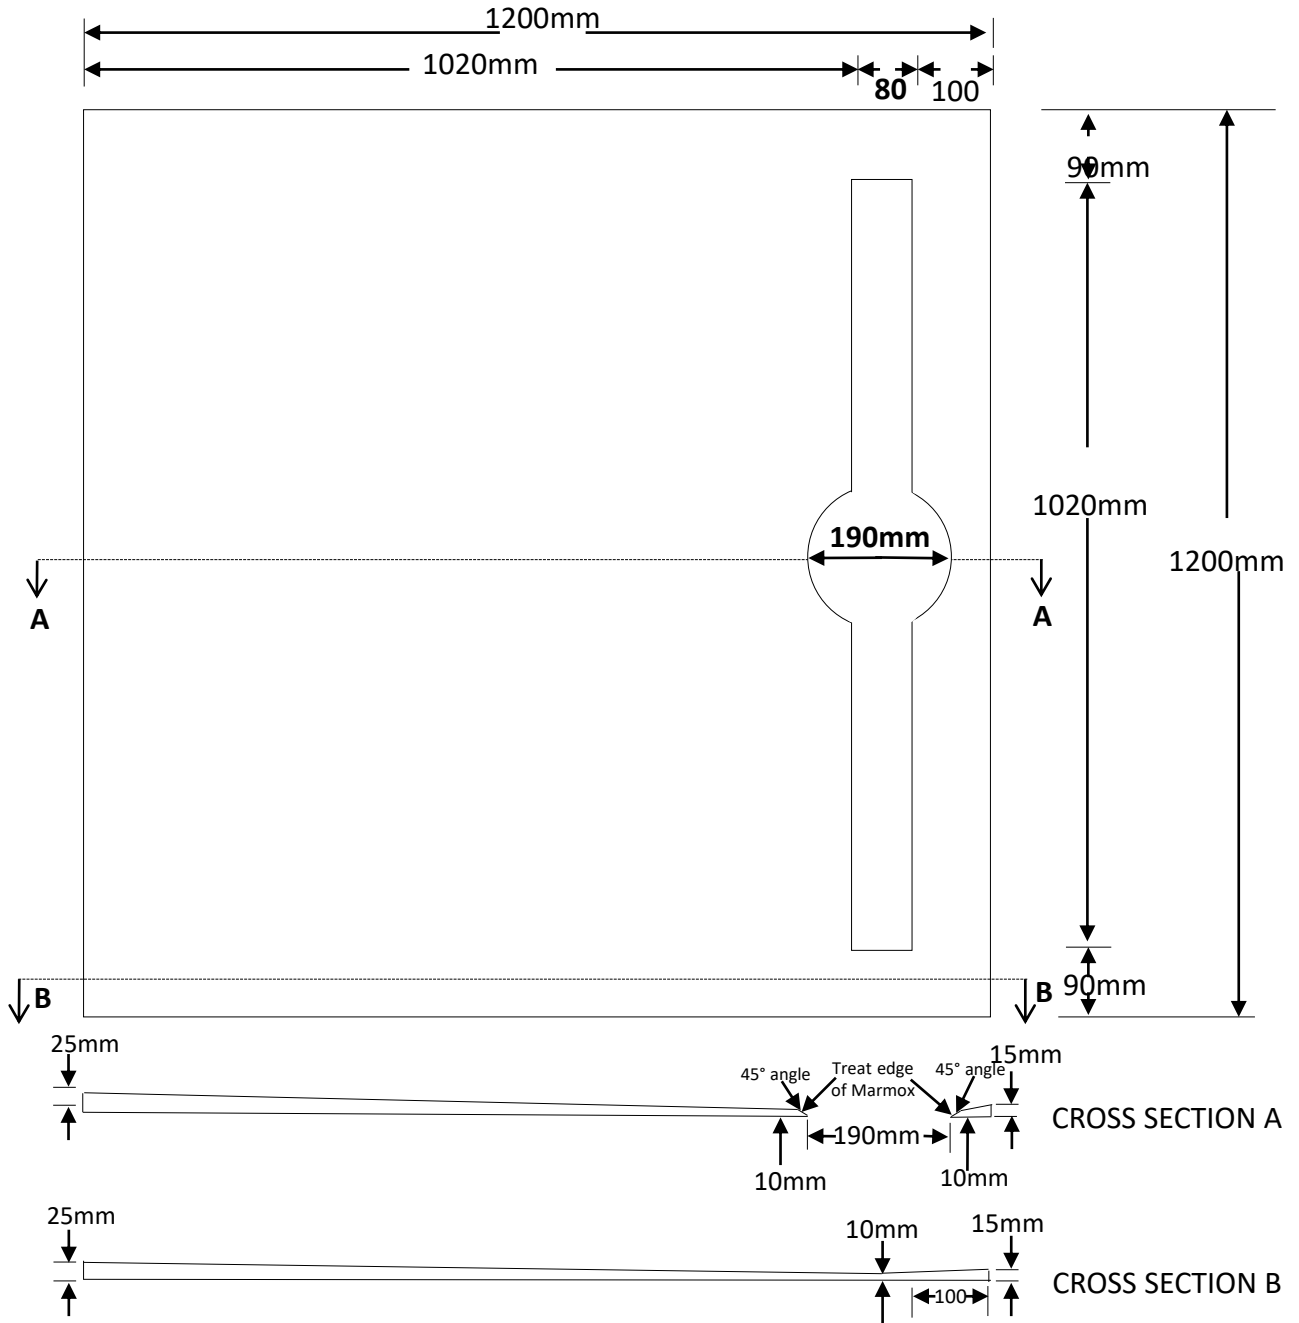

# Channel Drain

1200mm x 1200mm

Code: MXPST 1.2 -1.2 TDTV

## Top View

1200mm x 1200mm

Code: MXPST 1.2 -1.2 TDTV

## Bottom View