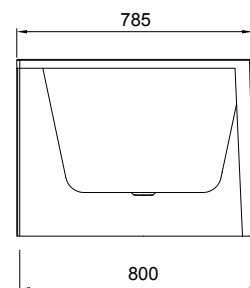

Description

Curve 1700 Left-Facing Corner Bath

Product Code

15.B.27819

Features

- Dimensions - W 1700 x H 600 x D 800 mm
- Left or right facing.
- Made of acrylic – a sensual surface with excellent thermal properties. It retains the heat and is warm to touch. Also UV resistant.
- Includes overflow and pop-up waste.

Technical Drawings

Front

Side

Top

Notes

Drawing indicates the technical measurement only and is not a reflection of how the product will look. Sizes approximate. All drawings in millimeters.