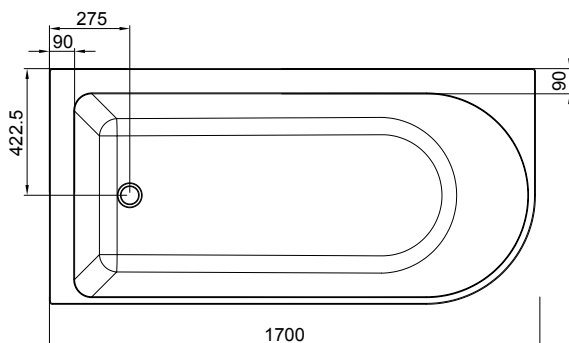

Description

Curve 1700 Left-Facing Corner Bath

Product Code

15.B.27819

Features

- Dimensions - W 1700 x H 600 x D 800 mm
- Left or right facing.
- Made of acrylic – a sensual surface with excellent thermal properties. It retains the heat and is warm to touch. Also UV resistant.
- Includes overflow and pop-up waste.

Technical Drawings

Front

Side

Top

Notes

Drawing indicates the technical measurement only and is not a reflection of how the product will look. Sizes approximate. All drawings in millimeters.