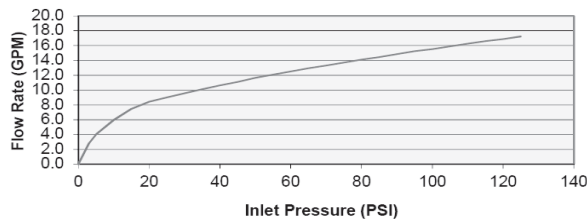

\*BL launch date to be announced, CP & BN available now

Flow Curve

Note: Flow rates are approximate (1gallon = 3.785liters, 1 bar = 14.5psi)