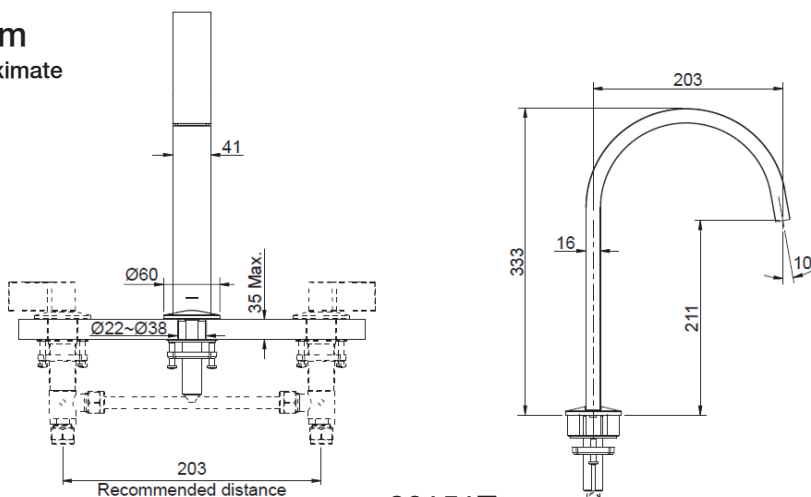

\*BL launch date to be announced, CP & BN available now

Flow Curve

Note: Flow rates are approximate (1gallon = 3.785liters, 1 bar = 14.5psi)

### Product Diagram

Dimensions are approximate unit: mm

26151T