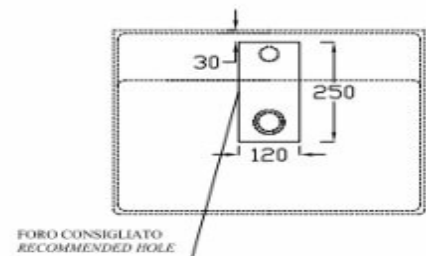

KIUB WALL BASIN 610 X 460 1TH

27430.10

Residential/Light Commercial Use

Suitable for Residential/Light Commercial Use (Kitchens, Bathrooms and Laundries in Hotels, Motels and Retirement Villages).

5

Guarantee

5 Year Guarantee

Tap hole

1 Tap Hole

VC Allowance

Please give an allowance of 10mm (-/+) for all Vitreous China basin dimensions.

Made in Italy

Designed & Engineered in Italy

Includes Overflow