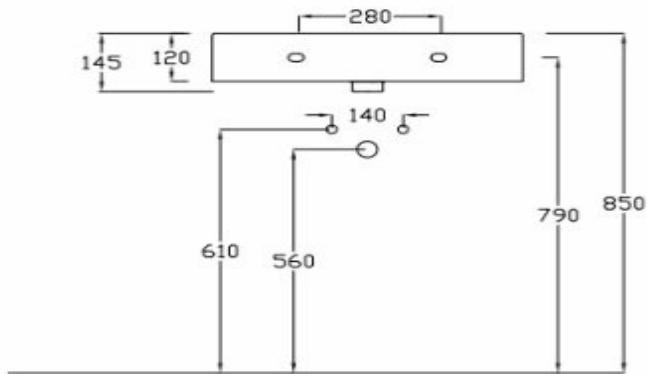

KIUB WALL BASIN 610 X 460 1TH

27430.10

Residential/Light Commercial Use

Suitable for Residential/Light Commercial Use (Kitchens, Bathrooms and Laundries in Hotels, Motels and Retirement Villages).

5

Guarantee

5 Year Guarantee

Tap hole

1 Tap Hole

VC Allowance

Please give an allowance of 10mm (-/+) for all Vitreous China basin dimensions.

Made in Italy

Designed & Engineered in Italy

Includes Overflow