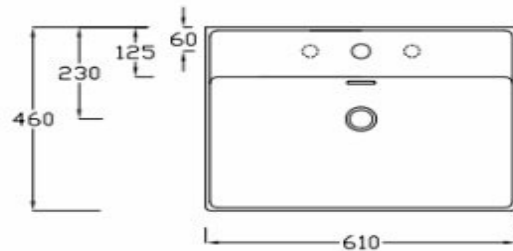

KIUB WALL BASIN 610 X 460 1TH

27430.10

Residential/Light Commercial Use

Suitable for Residential/Light Commercial Use (Kitchens, Bathrooms and Laundries in Hotels, Motels and Retirement Villages).

5

Guarantee

5 Year Guarantee

Tap hole

1 Tap Hole

VC Allowance

Please give an allowance of 10mm (-/+) for all Vitreous China basin dimensions.

Made in Italy

Designed & Engineered in Italy

Includes Overflow