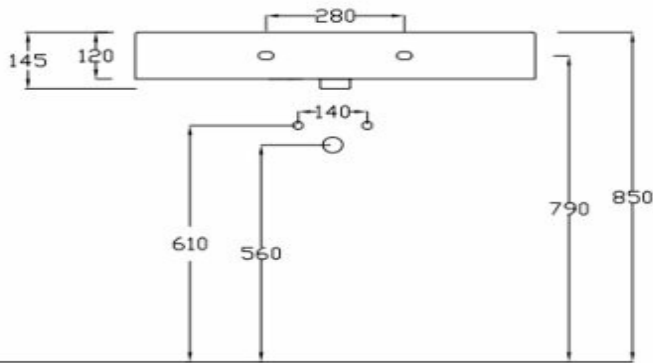

KIUB WALL BASIN 810 X 460

27432.10

Residential/Light Commercial Use

Suitable for Residential/Light Commercial Use (Kitchens, Bathrooms and Laundries in Hotels, Motels and Retirement Villages).

5

Guarantee

5 Year Guarantee

Tap hole

1 Tap Hole

VC Allowance

Please give an allowance of 10mm (-/+) for all Vitreous China basin dimensions.

Made in Italy

Designed & Engineered in Italy

Characterized by solid and minimalist lines, Kiub reflects the fresh, ambitious and beautiful Italian design and craftsmanship now synonymous with the Hidra brand.