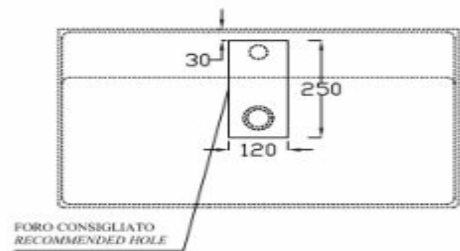

KIUB WALL BASIN 810 X 460

27432.10

Residential/Light Commercial Use

Suitable for Residential/Light Commercial Use (Kitchens, Bathrooms and Laundries in Hotels, Motels and Retirement Villages).

5

Guarantee

5 Year Guarantee

Tap hole

1 Tap Hole

VC Allowance

Please give an allowance of 10mm (-/+) for all Vitreous China basin dimensions.

Made in Italy

Designed & Engineered in Italy

Characterized by solid and minimalist lines, Kiub reflects the fresh, ambitious and beautiful Italian design and craftsmanship now synonymous with the Hidra brand.