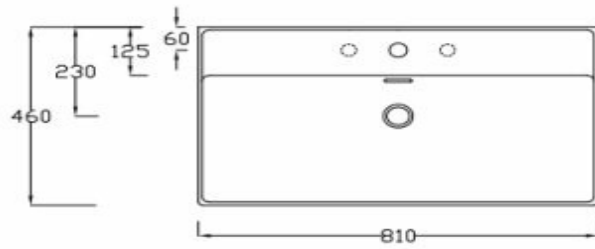

KIUB WALL BASIN 810 X 460

27432.10

Residential/Light Commercial Use

Suitable for Residential/Light Commercial Use (Kitchens, Bathrooms and Laundries in Hotels, Motels and Retirement Villages).

5

Guarantee

5 Year Guarantee

Tap hole

1 Tap Hole

VC Allowance

Please give an allowance of 10mm (-/+) for all Vitreous China basin dimensions.

Made in Italy

Designed & Engineered in Italy

Characterized by solid and minimalist lines, Kiub reflects the fresh, ambitious and beautiful Italian design and craftsmanship now synonymous with the Hidra brand.