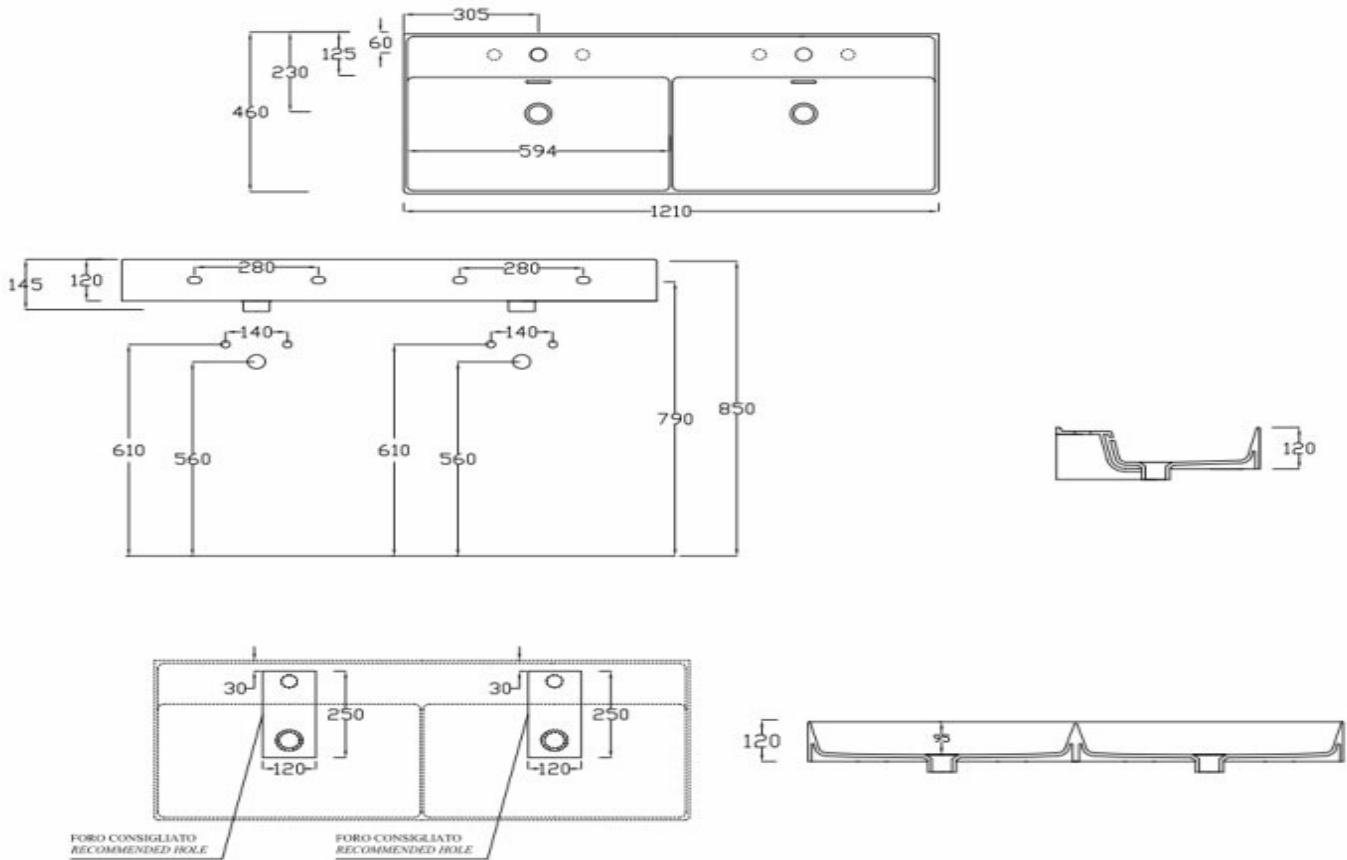

KIUB DOUBLE WALL BASIN 1210 X 460

27439.10

Residential/Light Commercial Use

Suitable for Residential/Light Commercial Use (Kitchens, Bathrooms and Laundries in Hotels, Motels and Retirement Villages).

Guarantee

5 Year Guarantee

Taphole

2 Tap Hole

VC Allowance

Please give an allowance of 10mm (-/+) for all Vitreous China basin dimensions.

Made in Italy

Designed & Engineered in Italy

Includes Overflow