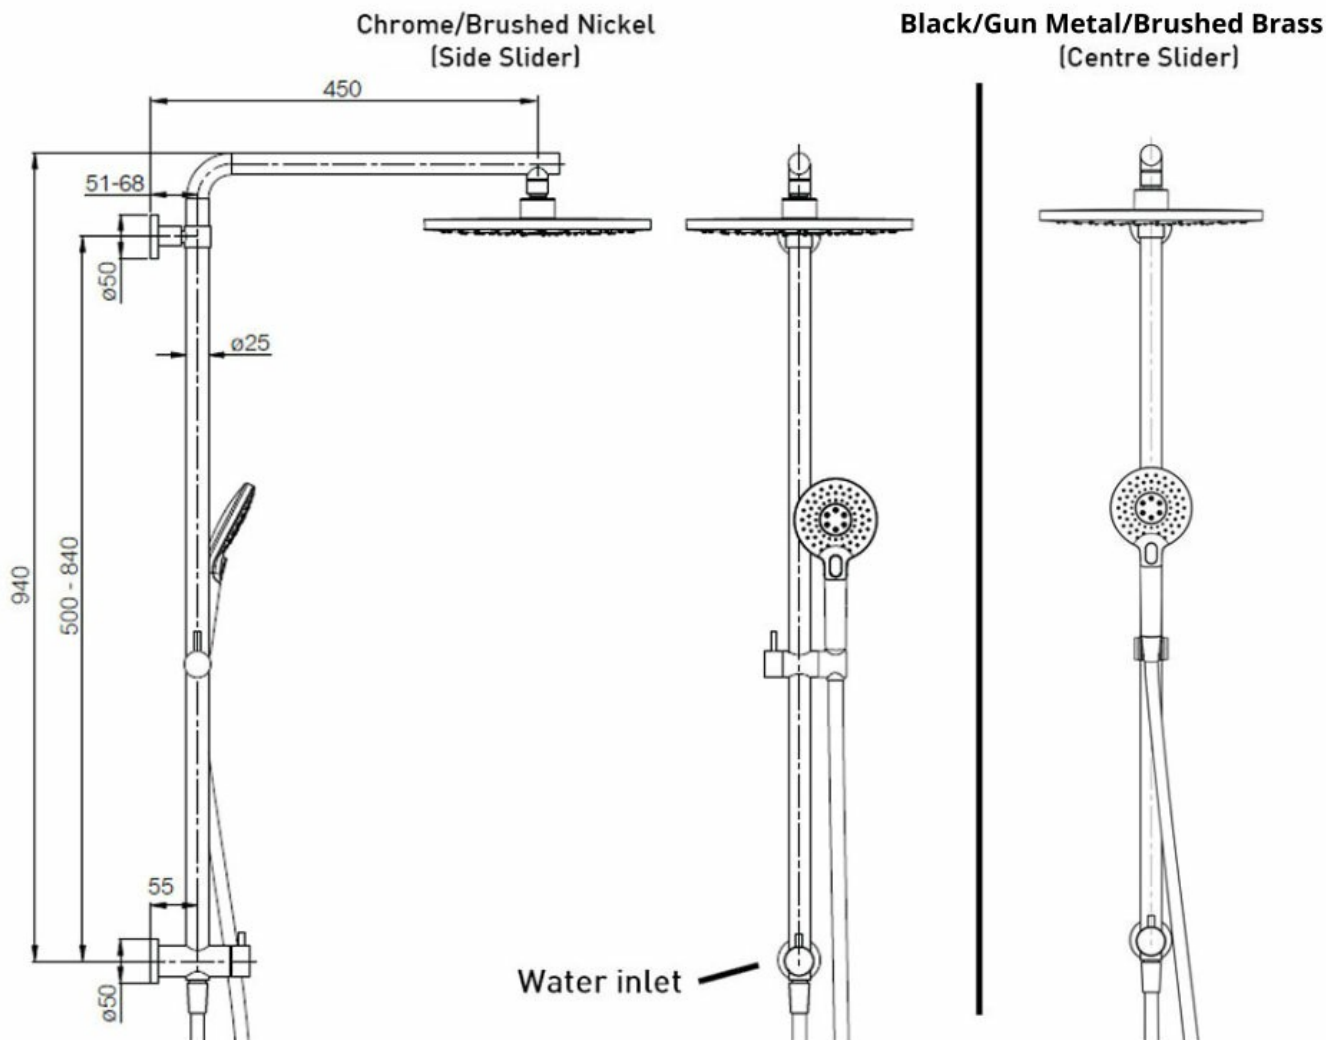

SPLASH PLUS ROUND COLUMN SHOWER - CHROME

40361.02

ELEMENTi

2	Guarantee	2 Year Guarantee on non-chrome finish
5	Guarantee	5 Year Guarantee
	4 Star WELS rating	7.5 litres per minute.
	Mains Pressure	Suitable for Mains Pressure.
	Flawless Finish	Advanced plating provides a durable surface with a long lasting finish
	Aqua Air Technology	Air injected water offers a better showering experience using up to 50% less water. The air and water mix provides superb flow performance that is both soft and invigorating.

Adjustable Fixation

Ideal for renovations, many of our slide rails have adjustable fixings allowing you to fit existing fixings of the slide shower you are replacing.

Lever Slider

Chrome/Brushed Nickel: Single lever to adjust slider to adjust hand piece height.

Centre Slider

Black/Gun Metal: Adjustment slider that allows hand piece to be positioned centre of rail (not offset). Perfect for over the bath applications.

Aquabella Check Valve

All Aquabella hand showers are fitted with a Neoperl Combined Check Valve and Flow Regulator – Neoperl Part Number 31.2015.1 in accordance with the New Zealand Building Code.

Physical Vapor Deposition (PVD): Brushed Brass

A thin metal-spray coating in the form of very thin layers is applied using PVD process with additional spray finish to achieve a dark color tone for Gun Metal finish.