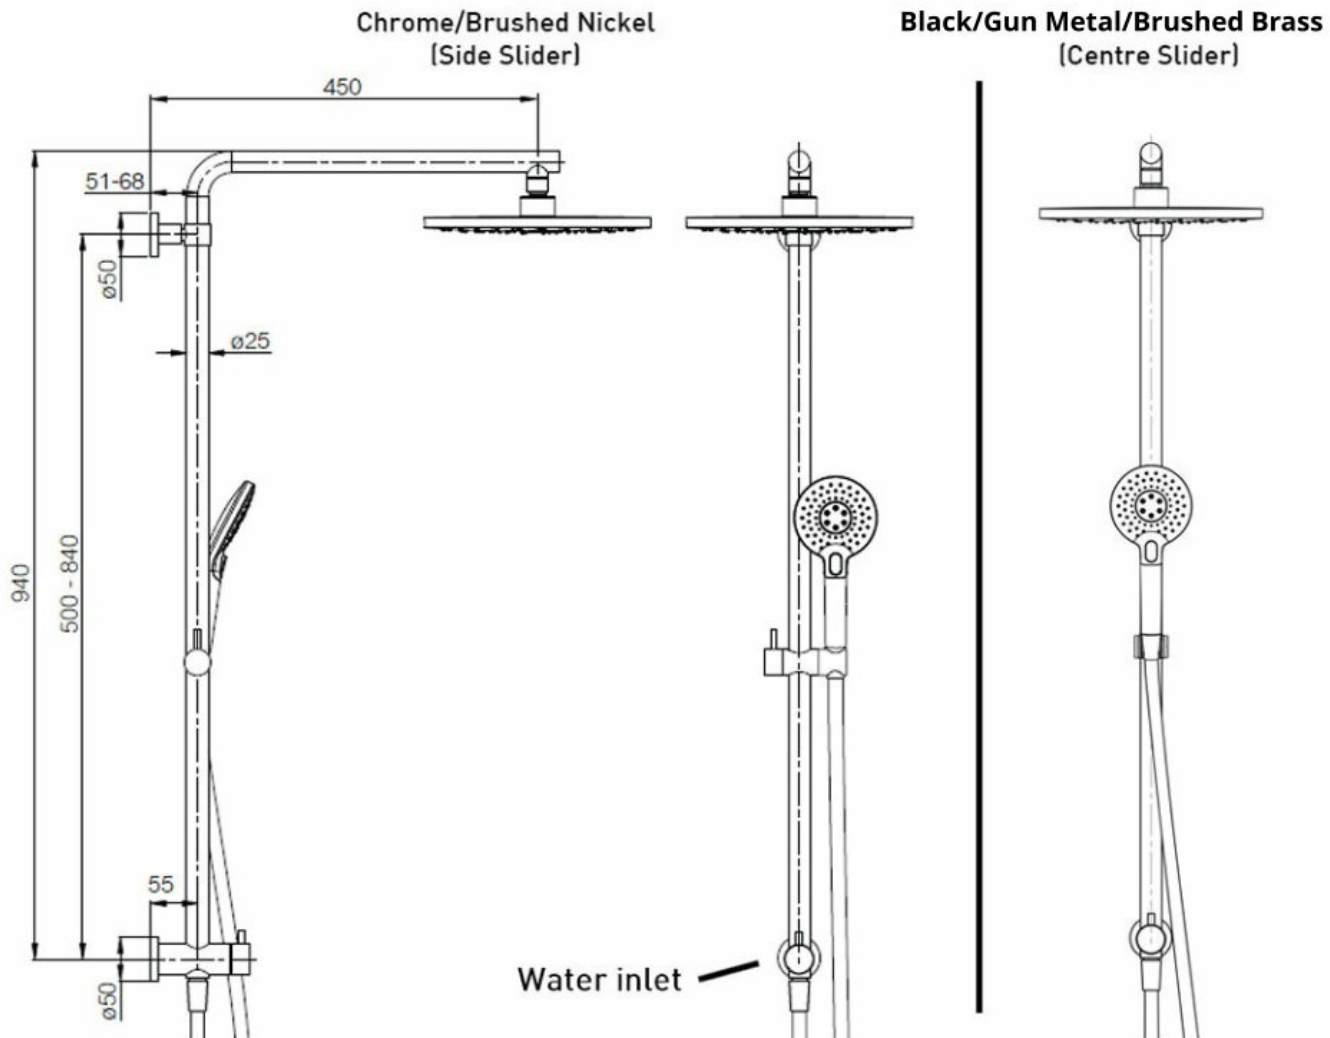

SPLASH PLUS ROUND COLUMN SHOWER - BRUSHED NICKEL

40361.04

ELEMENTi

2	Guarantee	2 Year Guarantee on non-chrome finish
5	Guarantee	5 Year Guarantee
	4 Star WELS rating	7.5 litres per minute.
	Mains Pressure	Suitable for Mains Pressure.
	Flawless Finish	Advanced plating provides a durable surface with a long lasting finish
	Aqua Air Technology	Air injected water offers a better showering experience using up to 50% less water. The air and water mix provides superb flow performance that is both soft and invigorating.

Adjustable Fixation

Ideal for renovations, many of our slide rails have adjustable fixings allowing you to fit existing fixings of the slide shower you are replacing.

Lever Slider

Chrome/Brushed Nickel: Single lever to adjust slider to adjust hand piece height.

Centre Slider

Black/Gun Metal: Adjustment slider that allows hand piece to be positioned centre of rail (not offset). Perfect for over the bath applications.

Aquabella Check Valve

All Aquabella hand showers are fitted with a Neoperl Combined Check Valve and Flow Regulator – Neoperl Part Number 31.2015.1 in accordance with the New Zealand Building Code.

Physical Vapor Deposition (PVD): Brushed Brass

A thin metal-spray coating in the form of very thin layers is applied using PVD process with additional spray finish to achieve a dark color tone for Gun Metal finish.