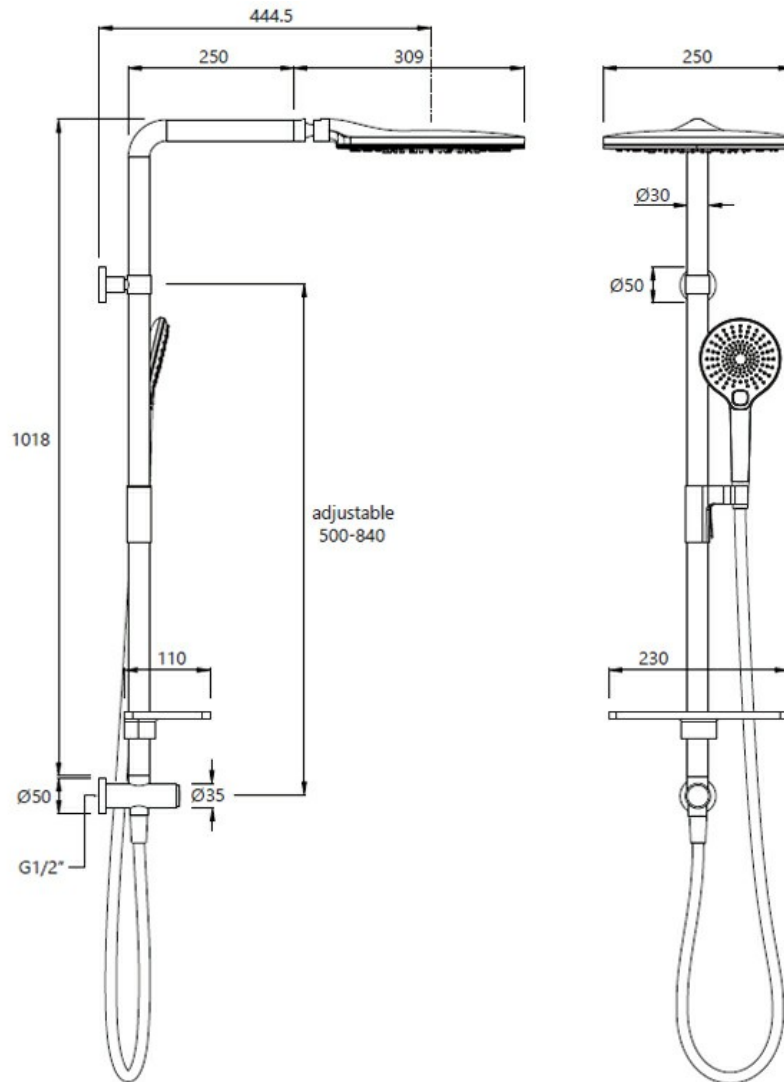

## SPLASH LUX COLUMN SHOWER BOTTOM INLET 3 FUNCTION - CHROME

40371.02

ELEMENTi

Residential/Light Commercial Use

Suitable for Residential/Light Commercial Use (Kitchens, Bathrooms and Laundries in Hotels, Motels and Retirement Villages).

5 Year Guarantee

2 Star WELS rating

12 litres per minute.

Mains Pressure

Suitable for Mains Pressure.

**Flawless Finish**

Advanced plating provides a durable surface with a long lasting finish

---