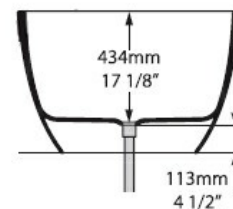

BARCELONA III FREESTANDING BATH W/VOID 1792 X 865 X 522 -
WHITE

victoria ⊕ albert®

52083.10

Residential/Light Commercial

Suitable for Residential/Light Commercial Use (Kitchens, Bathrooms and Laundries in Motels, Hotels and Retirement Villages)

Weight

93KG

Made in South Africa

Designed & Engineered in South Africa

British owned and operated

The Barcelona is deep and curvaceous. Generous dimensions linked to ergonomic backrests make it a tub that must be experienced.