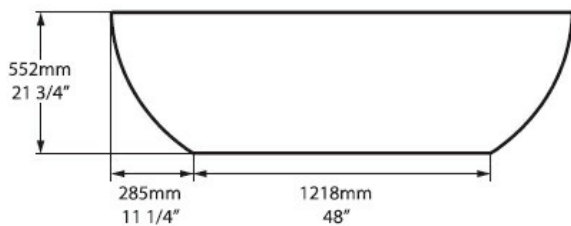

BARCELONA III FREESTANDING BATH W/VOID 1792 X 865 X 522 -
WHITE

victoria ⊕ albert®

52083.10

Residential/Light Commercial

Suitable for Residential/Light Commercial Use (Kitchens, Bathrooms and Laundries in Motels, Hotels and Retirement Villages)

Weight

93KG

Made in South Africa

Designed & Engineered in South Africa

British owned and operated

The Barcelona is deep and curvaceous. Generous dimensions linked to ergonomic backrests make it a tub that must be experienced.