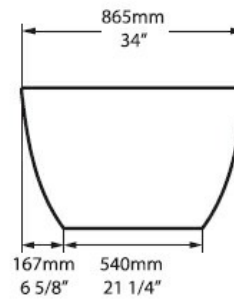

BARCELONA III FREESTANDING BATH W/VOID 1792 X 865 X 522 -
WHITE

victoria ⊕ albert®

52083.10

Residential/Light Commercial

Suitable for Residential/Light Commercial Use (Kitchens, Bathrooms and Laundries in Motels, Hotels and Retirement Villages)

Weight

93KG

Made in South Africa

Designed & Engineered in South Africa

British owned and operated

The Barcelona is deep and curvaceous. Generous dimensions linked to ergonomic backrests make it a tub that must be experienced.