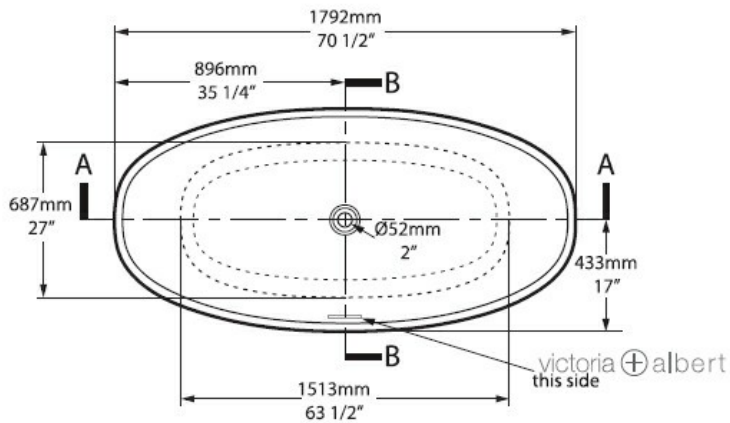

BARCELONA III FREESTANDING BATH W/VOID 1792 X 865 X 522 -
WHITE

victoria ⊕ albert®

52083.10

Residential/Light Commercial

Suitable for Residential/Light Commercial Use (Kitchens, Bathrooms and Laundries in Motels, Hotels and Retirement Villages)

Weight

93KG

Made in South Africa

Designed & Engineered in South Africa

British owned and operated

The Barcelona is deep and curvaceous. Generous dimensions linked to ergonomic backrests make it a tub that must be experienced.