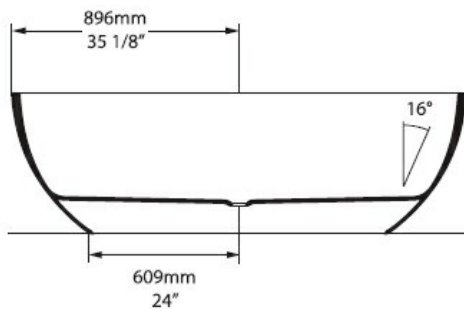

BARCELONA III FREESTANDING BATH W/VOID 1792 X 865 X 522 -
WHITE

victoria ⊕ albert®

52083.10

Residential/Light Commercial

Suitable for Residential/Light Commercial Use (Kitchens, Bathrooms and Laundries in Motels, Hotels and Retirement Villages)

Weight

93KG

Made in South Africa

Designed & Engineered in South Africa

British owned and operated

The Barcelona is deep and curvaceous. Generous dimensions linked to ergonomic backrests make it a tub that must be experienced.