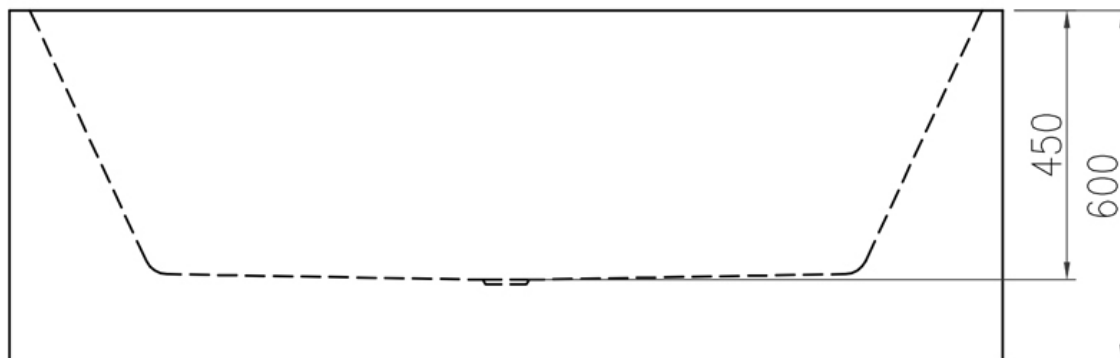

OTTO ACRYLIC BACK TO WALL BATH 1700 X 750 X 600

52566.10

ELEMENTi

5

Guarantee

5 Year Guarantee

Capacity

290 Litres

Du Pont

Raw materials imported from Dupont USA.

Weight

44KG

This luxury and unique bathtub is a combination of state of the art design and the highest quality materials. Designed with a square back to sit flush against a wall.