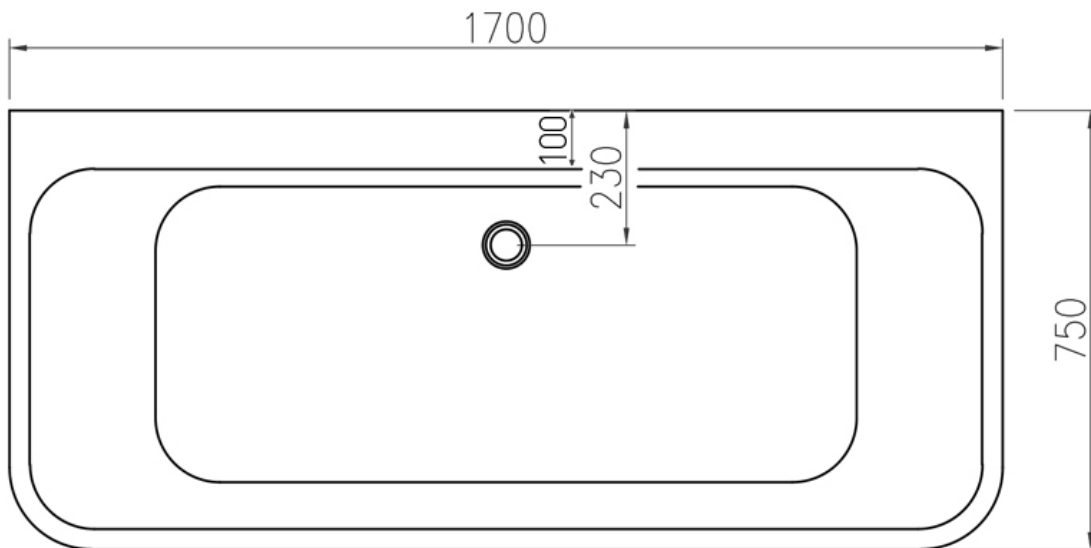

OTTO ACRYLIC BACK TO WALL BATH 1700 X 750 X 600

52566.10

ELEMENTi

5

Guarantee

5 Year Guarantee

Capacity

290 Litres

Du Pont

Raw materials imported from Dupont USA.

Weight

44KG

This luxury and unique bathtub is a combination of state of the art design and the highest quality materials. Designed with a square back to sit flush against a wall.