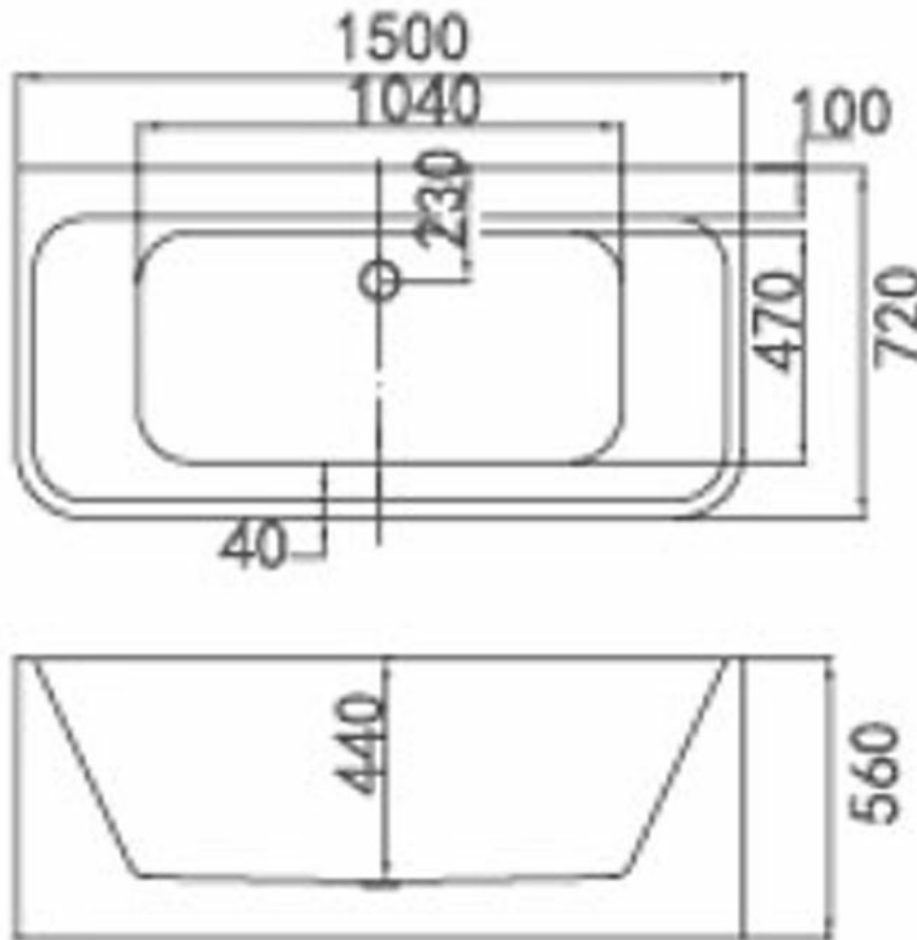

OTTO ACRYLIC BACK TO WALL BATH 1500 X 720 X 560MM WHITE

52567.10

ELEMENTi

5

Guarantee

5 Year Guarantee

Du Pont

Raw materials imported from Dupont USA.

Weight

42KG

This luxury and unique bathtub is a combination of state of the art design and the highest quality materials. Designed with a square back to sit flush against a wall.