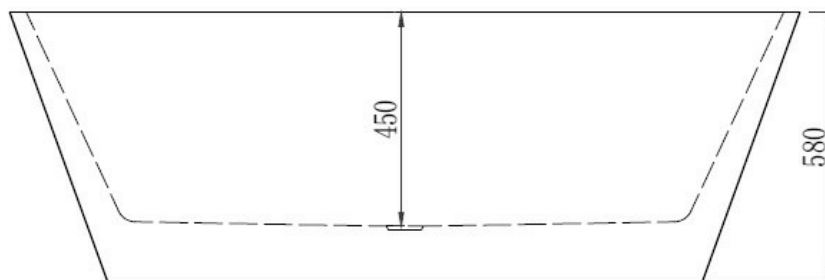

DISENO ACRYLIC BACK TO WALL BATH 1700 X 750 X 580 WHITE

52574.10

ELEMENTi

5

Guarantee

5 Year Guarantee

Adjustable Feet

Easily adjustable levelling feet

Capacity

260 Litres

Weight

48KG

Weight Tested

Weight Tested to 350kg

The latest edition to the Elementi range is a elegant, stylish yet functional freestanding bath. The highest quality materials were sourced, creating a striking finish with ultra thin rims. It is designed to fit up against the wall with a square look and sloped ends making it the hottest modern sophisticated design statement.