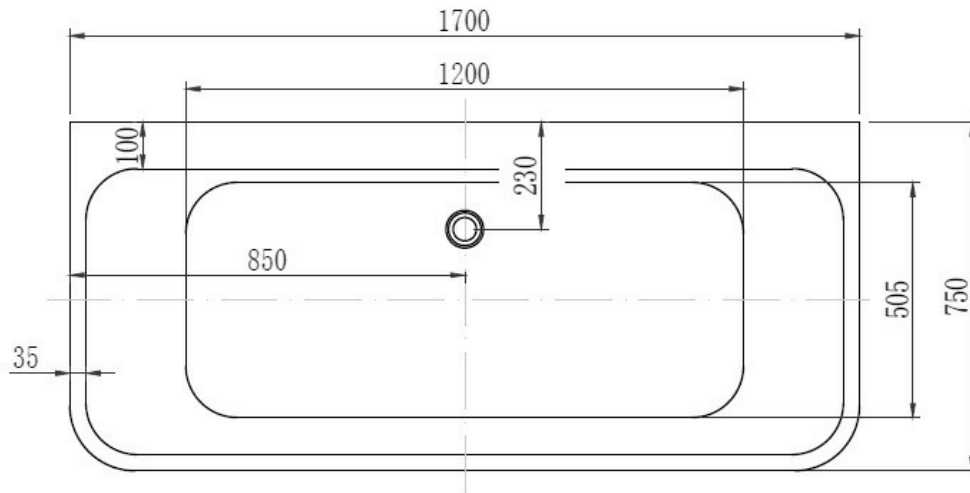

DISENO ACRYLIC BACK TO WALL BATH 1700 X 750 X 580 WHITE

52574.10

ELEMENTi

5

Guarantee

5 Year Guarantee

Adjustable Feet

Easily adjustable levelling feet

Capacity

260 Litres

Weight

48KG

Weight Tested

Weight Tested to 350kg

The latest edition to the Elementi range is a elegant, stylish yet functional freestanding bath. The highest quality materials were sourced, creating a striking finish with ultra thin rims. It is designed to fit up against the wall with a square look and sloped ends making it the hottest modern sophisticated design statement.