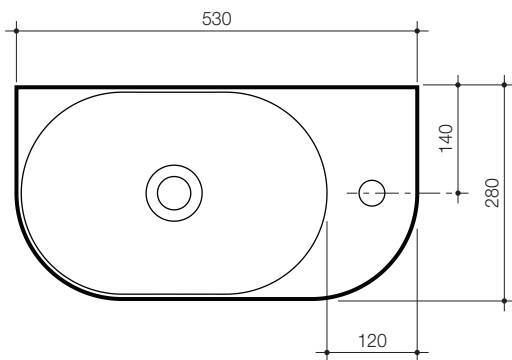

Other Basin Colour Options: