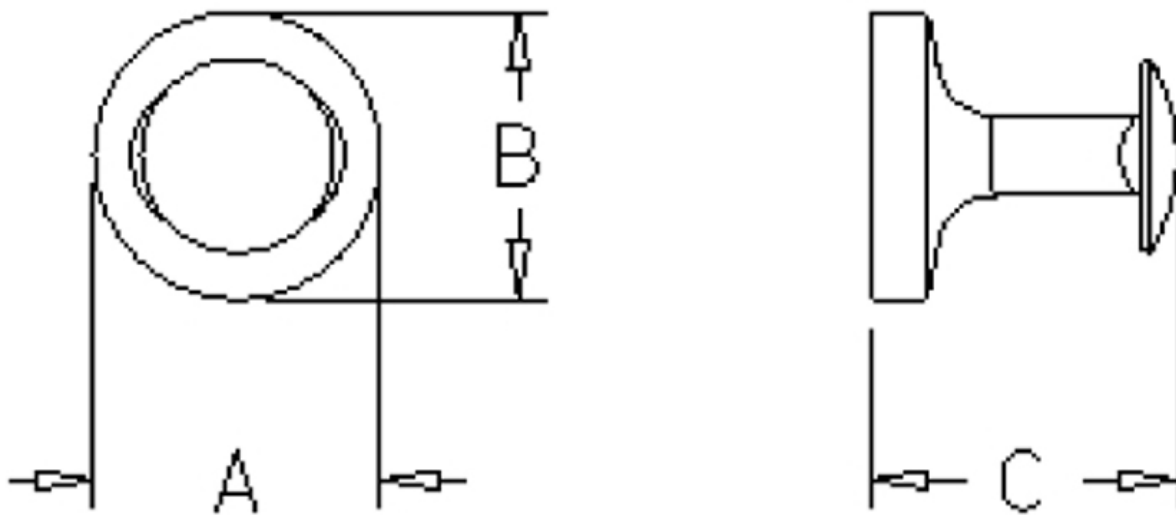

## EUROPA PLUS ROBE HOOK CHROME

60301.02

ELEMENTI

A - 50mm  
B - 50mm  
C - 53mm

Residential/Light  
Commercial

Suitable for Residential/Light Commercial Use (Kitchens,  
Bathrooms and Laundries in Motels, Hotels and  
Retirement Villages)

10

Guarantee

10 Year Guarantee

Galvanic Plating  
Process

CHROME: Galvanic plating process. Covering with 0,3 –  
0,4 microns chrome average. Items are tested as per  
Norm En 246 with salt spray chamber – 240 hours  
(equivalent to 6 years)