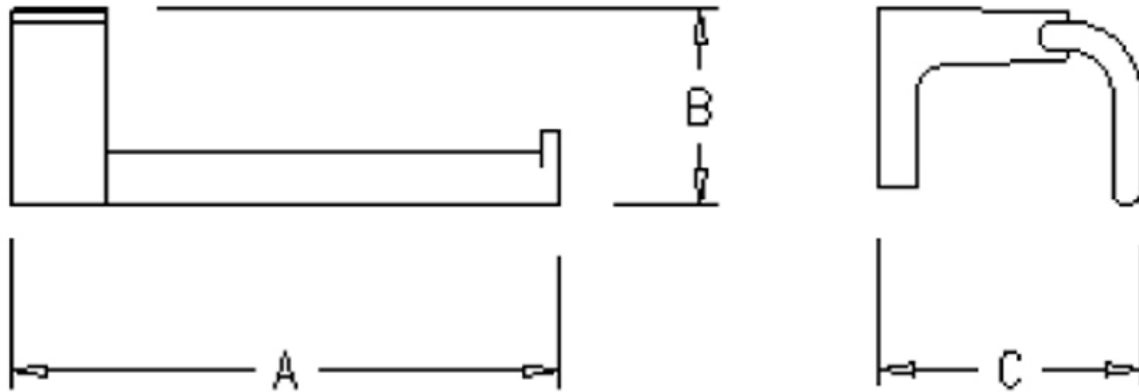

ELETECH TOILET ROLL HOLDER NO LID - CHROME

60717.02

ELEMENTi

A: 154 mm / 6,06"

B: 55 mm / 2,17"

C: 74 mm / 2,91"

Residential/Light
Commercial

Suitable for Residential/Light Commercial Use (Kitchens,
Bathrooms and Laundries in Motels, Hotels and
Retirement Villages)