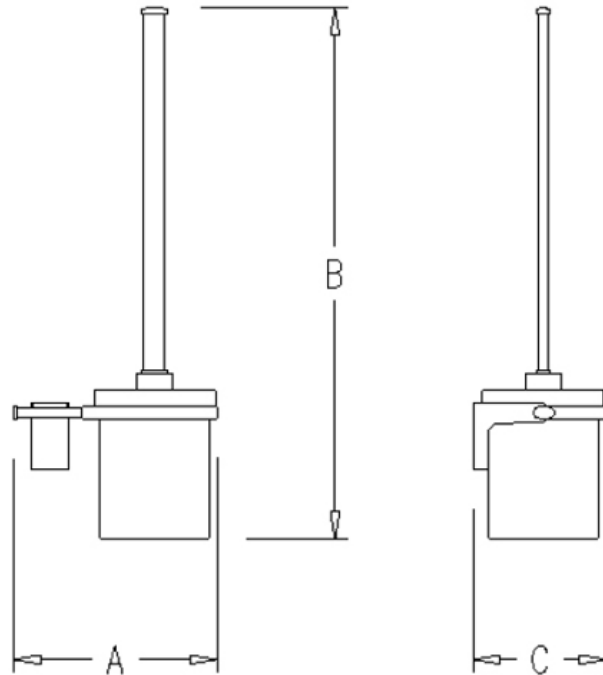

ELETECH TOILET BRUSH SET - CHROME

60730.02

ELEMENTi

A: 151 mm / 5,94"

B: 393 mm / 15,47"

C: 99 mm / 3,9"

Residential/Light
Commercial

Suitable for Residential/Light Commercial Use (Kitchens,
Bathrooms and Laundries in Motels, Hotels and
Retirement Villages)

10

Guarantee

10 Year Guarantee

Made in Spain

Galvanic Plating:
Chrome

Galvanic plating process. Covering with 0,3 – 0,4 microns
chrome average. 240 Hours salt spray tested (equivalent
to 6 years corrosion resistance).

Galvanic Plating:
Brushed Nickel

Galvanic plating process protected with transparent
lacquer coating (thickness 40-50 microns). 120 Hours salt
spray tested (equivalent to 2 years resistance).

Powder Coated:
Black

Epoxy powder coating. Cured at 200°. Coating thickness
50- 60 microns. 240 Hours salt spray tested (equivalent
to 6 years corrosion resistance).

With its flawless finish, the Eletech collection combines sophistication and cleverly formed shapes to achieve a unique look