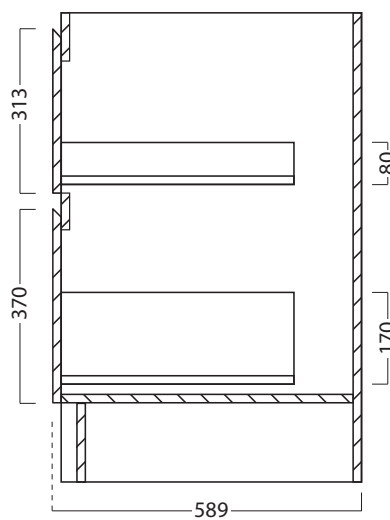

750 CABINET /

LAUNDRY

DESCRIPTION

750 Laundry Cabinet, 2 Drawers

PRODUCT CODE

VLUA75 / VLUA75M / VLUA75T

FEATURES

- Dimensions - W 720 x H 895 x D 590mm
- Available in White, Custom Colour Paint, Timber Veneer or Melamine.
- White Paint - The paint used on our products is polyurethane or UV based. It is five times harder and more durable than lacquer finishes.
- Timber Veneer - Finishes are 100% natural, so has variations in grain and colour. All come stained and sealed with a protective UV finish.
- Timber Effect Melamine - Our wood grain melamine is a low-pressure laminate.
- NZ-made cabinetry. Melamine units feature rail extrusions available in silver, black or melamine match. Timber veneer, custom or white painted units feature concealed 45° handles.
- **Kordura top (H 20mm) , tub and accessories all sold separately.*

750 CABINET /

LAUNDRY

TECHNICAL DRAWINGS

750 Laundry Cabinet, 2 Drawers

PRODUCT CODE

VLUA75 / VLUA75M / VLUA75T

Front

Top Section

Side Section

NOTES

See our website for product prices. Drawing indicates the technical measurement only and is not a reflection of how the product will look. Sizes are nominal only. All drawings in millimeters. Drawings not to scale. September 2021.