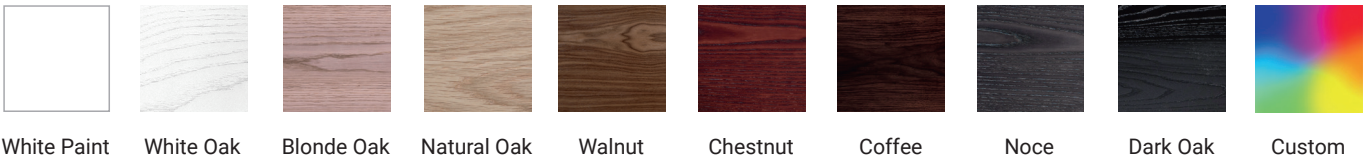

750 CABINET /

LAUNDRY

DESCRIPTION

750 Laundry Cabinet, 2 Drawers

PRODUCT CODE

VLUA75 / VLUA75M / VLUA75T

FEATURES

- Dimensions - W 720 x H 895 x D 590mm
- Available in White, Custom Colour Paint, Timber Veneer or Melamine.
- White Paint - The paint used on our products is polyurethane or UV based. It is five times harder and more durable than lacquer finishes.
- Timber Veneer - Finishes are 100% natural, so has variations in grain and colour. All come stained and sealed with a protective UV finish.
- Timber Effect Melamine - Our wood grain melamine is a low-pressure laminate.
- NZ-made cabinetry. Melamine units feature rail extrusions available in silver, black or melamine match. Timber veneer, custom or white painted units feature concealed 45° handles.
- **Kordura top (H 20mm) , tub and accessories all sold separately.*

FINISHES

Timber Veneer

Timber Effect Melamine

Please see reverse for technical drawings and measurements.

NOTES

See our website for product prices. Drawing indicates the technical measurement only and is not a reflection of how the product will look. Sizes are nominal only. All drawings in millimeters. Drawings not to scale. September 2021.