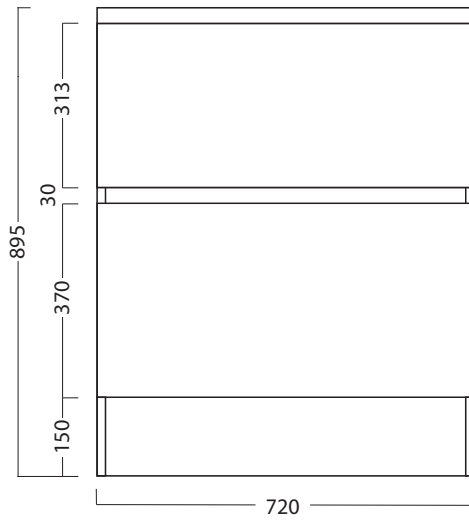

750 CABINET /

LAUNDRY

DESCRIPTION

750 Laundry Cabinet, 2 Drawers

PRODUCT CODE

VLUA75 / VLUA75M / VLUA75T

FEATURES

- Dimensions - W 720 x H 895 x D 590mm
- Available in White, Custom Colour Paint, Timber Veneer or Melamine.
- White Paint - The paint used on our products is polyurethane or UV based. It is five times harder and more durable than lacquer finishes.
- Timber Veneer - Finishes are 100% natural, so has variations in grain and colour. All come stained and sealed with a protective UV finish.
- Timber Effect Melamine - Our wood grain melamine is a low-pressure laminate.
- NZ-made cabinetry. Melamine units feature rail extrusions available in silver, black or melamine match. Timber veneer, custom or white painted units feature concealed 45° handles.
- **Kordura top (H 20mm) , tub and accessories all sold separately.*

FINISHES

Timber Veneer

Timber Effect Melamine

Please see reverse for technical drawings and measurements.

NOTES

See our website for product prices. Drawing indicates the technical measurement only and is not a reflection of how the product will look. Sizes are nominal only. All drawings in millimeters. Drawings not to scale. September 2021.

750 CABINET /

LAUNDRY

TECHNICAL DRAWINGS

750 Laundry Cabinet, 2 Drawers

PRODUCT CODE

VLUA75 / VLUA75M / VLUA75T

Front

Top Section

Side Section

NOTES

See our website for product prices. Drawing indicates the technical measurement only and is not a reflection of how the product will look. Sizes are nominal only. All drawings in millimeters. Drawings not to scale. September 2021.