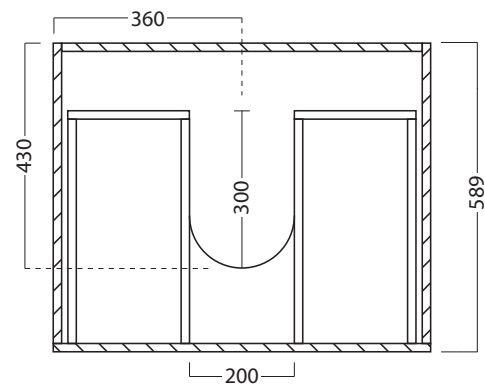

750 CABINET /

LAUNDRY

DESCRIPTION

750 Laundry Cabinet, 2 Drawers

PRODUCT CODE

VLUA75 / VLUA75M / VLUA75T

FEATURES

- Dimensions - W 720 x H 895 x D 590mm
- Available in White, Custom Colour Paint, Timber Veneer or Melamine.
- White Paint - The paint used on our products is polyurethane or UV based. It is five times harder and more durable than lacquer finishes.
- Timber Veneer - Finishes are 100% natural, so has variations in grain and colour. All come stained and sealed with a protective UV finish.
- Timber Effect Melamine - Our wood grain melamine is a low-pressure laminate.
- NZ-made cabinetry. Melamine units feature rail extrusions available in silver, black or melamine match. Timber veneer, custom or white painted units feature concealed 45° handles.
- **Kordura top (H 20mm) , tub and accessories all sold separately.*

750 CABINET /

LAUNDRY

TECHNICAL DRAWINGS

750 Laundry Cabinet, 2 Drawers

PRODUCT CODE

VLUA75 / VLUA75M / VLUA75T

Front

Top Section

Side Section

NOTES

See our website for product prices. Drawing indicates the technical measurement only and is not a reflection of how the product will look. Sizes are nominal only. All drawings in millimeters. Drawings not to scale. September 2021.