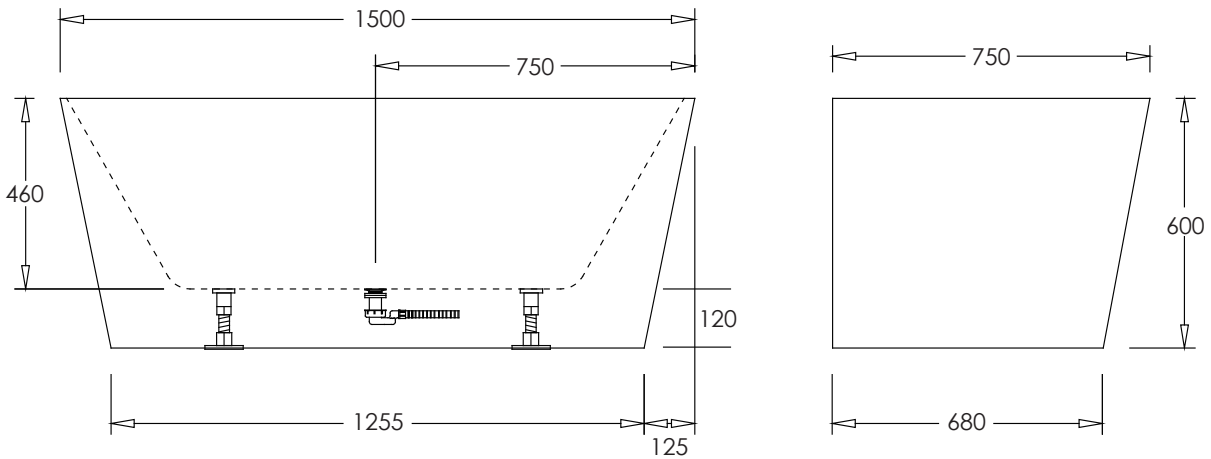

# Newark 1500 Back-to-Wall Bath

Product: Newark 1500 Back-to-Wall Bath  
Size: L1500 X W750 X D600  
Capacity: 282 Litres  
Requires: 40mm Waste (not included)  
Code: 7844