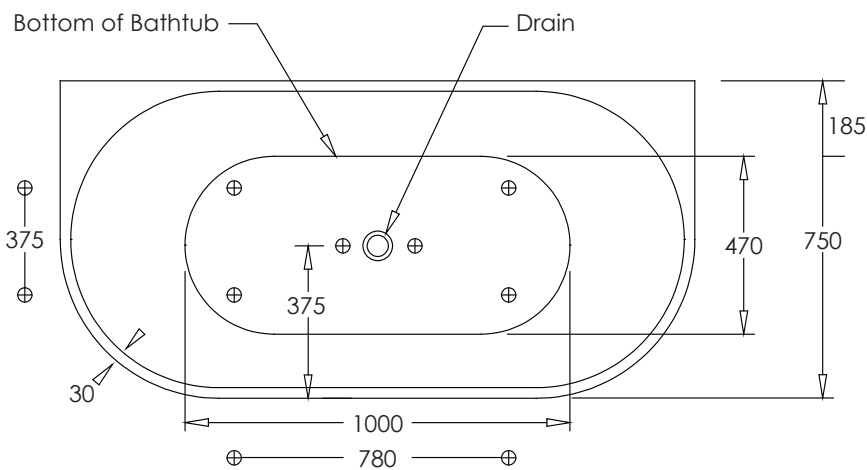

SPECIFICATION SHEET

# Newark 1500 Back-to-Wall Bath

Product: Newark 1500 Back-to-Wall Bath  
Size: L1500 X W750 X D600  
Capacity: 282 Litres  
Requires: 40mm Waste (not included)  
Code: 7844