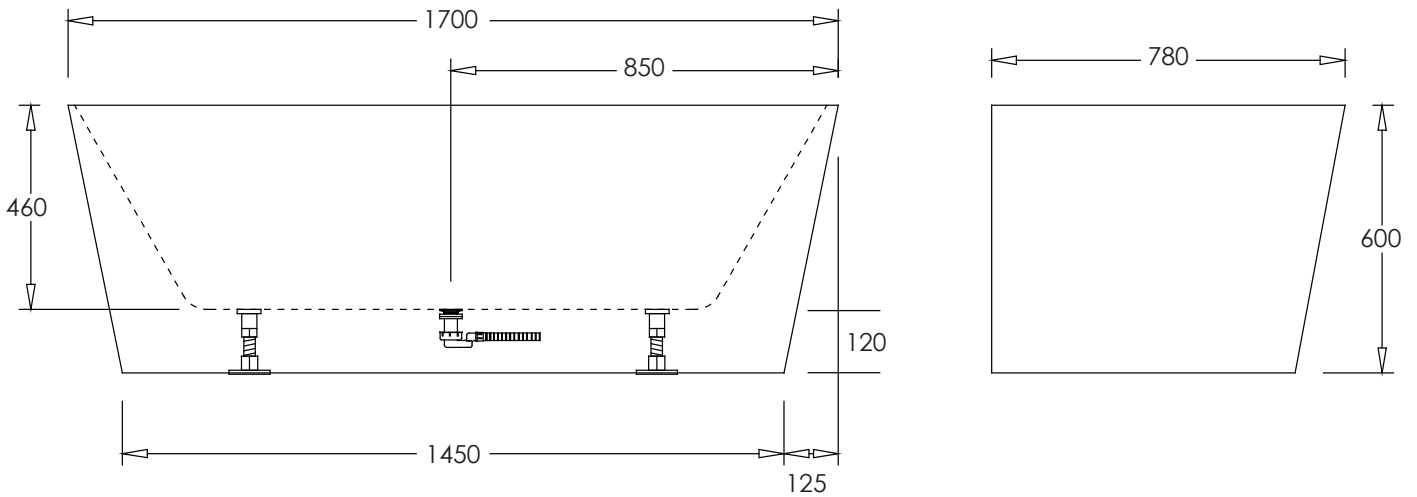

SPECIFICATION SHEET

Newark 1700 Back-to-Wall Bath

Product: Newark 1700 Back-to-Wall Bath
Size: L1700 X W780 X D600
Capacity: 328 Litres
Requires: 40mm Waste (not included)
Code: 7846