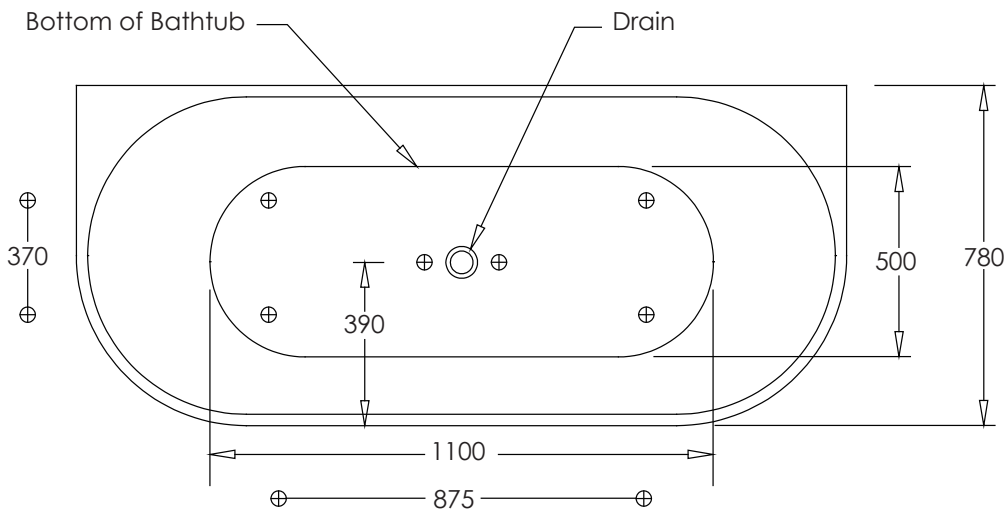

SPECIFICATION SHEET

Newark 1700 Back-to-Wall Bath

Product: Newark 1700 Back-to-Wall Bath
Size: L1700 X W780 X D600
Capacity: 328 Litres
Requires: 40mm Waste (not included)
Code: 7846