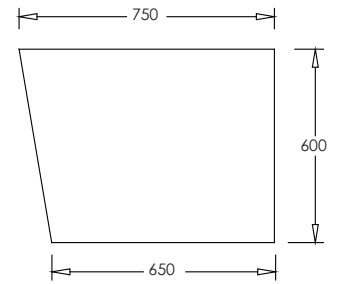

SPECIFICATION SHEET

Newark 1500 Left & Right Corner Bath

LEFT CORNER

RIGHT CORNER

- Product: Newark 1500 Left & Right Corner Bath
Size: L1500 X W750 X D600
Capacity: 264 Litres
Requires: 40mm Waste (not included)
Code: 7848L (Left Corner) or 7848R (Right Corner)