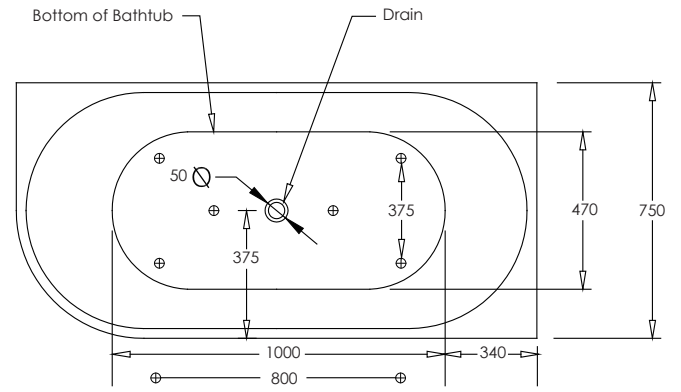

SPECIFICATION SHEET

Newark 1500 Left & Right Corner Bath

LEFT CORNER

RIGHT CORNER

- Product: Newark 1500 Left & Right Corner Bath
Size: L1500 X W750 X D600
Capacity: 264 Litres
Requires: 40mm Waste (not included)
Code: 7848L (Left Corner) or 7848R (Right Corner)