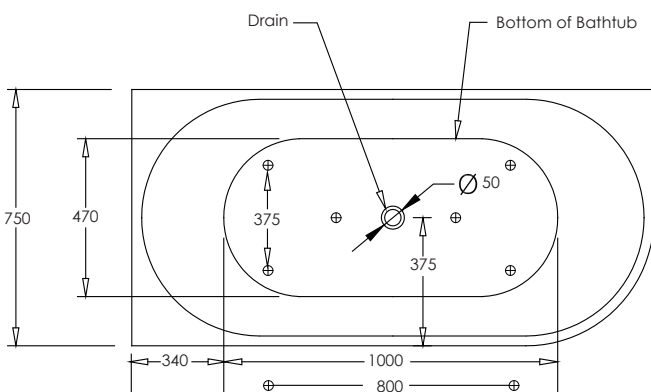

SPECIFICATION SHEET

Newark 1500 Left & Right Corner Bath

LEFT CORNER

RIGHT CORNER

- Product: Newark 1500 Left & Right Corner Bath
Size: L1500 X W750 X D600
Capacity: 264 Litres
Requires: 40mm Waste (not included)
Code: 7848L (Left Corner) or 7848R (Right Corner)