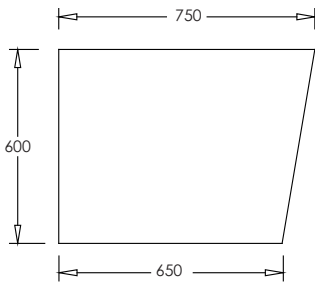

SPECIFICATION SHEET

Newark 1500 Left & Right Corner Bath

LEFT CORNER

RIGHT CORNER

- Product: Newark 1500 Left & Right Corner Bath
Size: L1500 X W750 X D600
Capacity: 264 Litres
Requires: 40mm Waste (not included)
Code: 7848L (Left Corner) or 7848R (Right Corner)