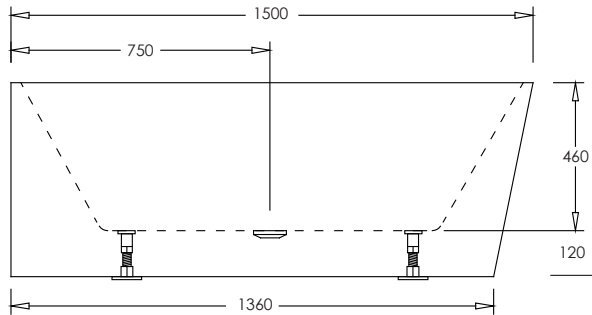

SPECIFICATION SHEET

Newark 1500 Left & Right Corner Bath

LEFT CORNER

RIGHT CORNER

- Product: Newark 1500 Left & Right Corner Bath
Size: L1500 X W750 X D600
Capacity: 264 Litres
Requires: 40mm Waste (not included)
Code: 7848L (Left Corner) or 7848R (Right Corner)