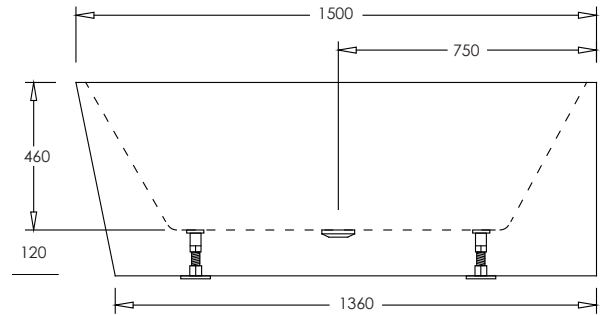

SPECIFICATION SHEET

Newark 1500 Left & Right Corner Bath

LEFT CORNER

RIGHT CORNER

- Product: Newark 1500 Left & Right Corner Bath
Size: L1500 X W750 X D600
Capacity: 264 Litres
Requires: 40mm Waste (not included)
Code: 7848L (Left Corner) or 7848R (Right Corner)