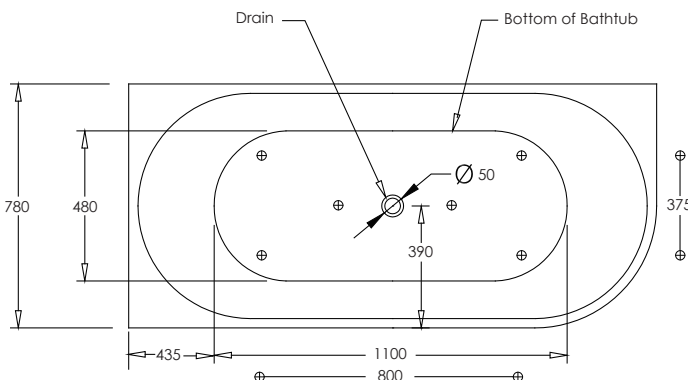

# Newark 1700 Left & Right Corner Bath

LEFT CORNER

RIGHT CORNER

Product: Newark 1700 Back-to-Wall Bath  
 Size: L1700 X W780 X D600  
 Capacity: 322 Litres  
 Requires: 40mm Waste (not included)  
 Code: 7850L (Left Corner) or 7850R (Right Corner)