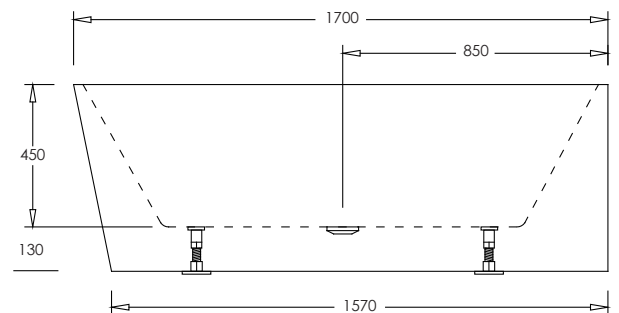

# Newark 1700 Left & Right Corner Bath

LEFT CORNER

RIGHT CORNER

Product: Newark 1700 Back-to-Wall Bath  
 Size: L1700 X W780 X D600  
 Capacity: 322 Litres  
 Requires: 40mm Waste (not included)  
 Code: 7850L (Left Corner) or 7850R (Right Corner)