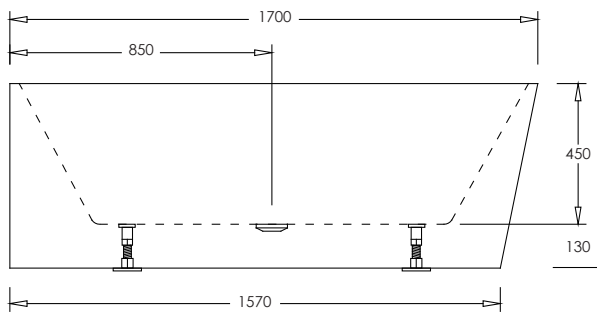

# Newark 1700 Left & Right Corner Bath

LEFT CORNER

RIGHT CORNER

Product: Newark 1700 Back-to-Wall Bath  
 Size: L1700 X W780 X D600  
 Capacity: 322 Litres  
 Requires: 40mm Waste (not included)  
 Code: 7850L (Left Corner) or 7850R (Right Corner)