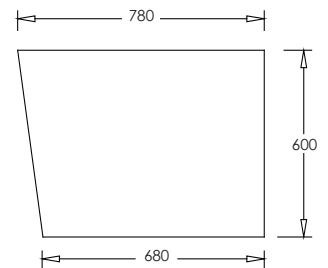

# Newark 1700 Left & Right Corner Bath

LEFT CORNER

RIGHT CORNER

Product: Newark 1700 Back-to-Wall Bath  
 Size: L1700 X W780 X D600  
 Capacity: 322 Litres  
 Requires: 40mm Waste (not included)  
 Code: 7850L (Left Corner) or 7850R (Right Corner)