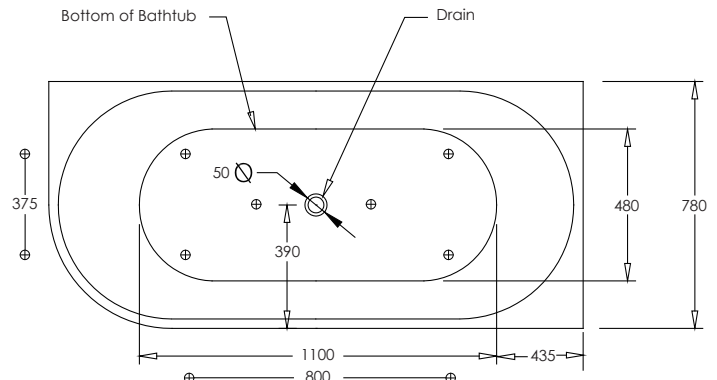

# Newark 1700 Left & Right Corner Bath

LEFT CORNER

RIGHT CORNER

Product: Newark 1700 Back-to-Wall Bath  
 Size: L1700 X W780 X D600  
 Capacity: 322 Litres  
 Requires: 40mm Waste (not included)  
 Code: 7850L (Left Corner) or 7850R (Right Corner)