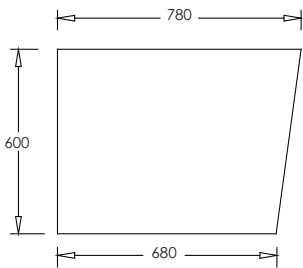

# Newark 1700 Left & Right Corner Bath

LEFT CORNER

RIGHT CORNER

Product: Newark 1700 Back-to-Wall Bath  
 Size: L1700 X W780 X D600  
 Capacity: 322 Litres  
 Requires: 40mm Waste (not included)  
 Code: 7850L (Left Corner) or 7850R (Right Corner)