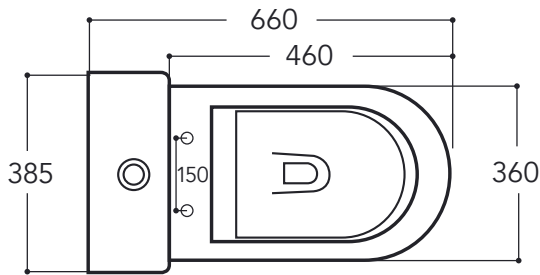

SPECIFICATION SHEET

Mod Back-to-wall Odourless Toilet Suite (Bottom Inlet)

Newtech Code: 8042

Features

- Odourless floor mounted toilet
- Material: Vitreous China
- WELS 4 Star at 4.5L flush & 3L Flush LIC.1848
- Thin soft close, quick release seat
- Bottom inlet
- Trap configuration: Universal
- Rim configuration: Rimless
- Dimensions: H830 x W385 x D660
- Required: PIR Motion Sensor 12V [8060]
- Odours are extracted from the toilet bowl at a rate of 3.5 litres per second

Technical Details

Note: All measurements are in millimeters

TOP VIEW

SIDE VIEW

S-Trap: 80-150

FRONT VIEW

Finished floor