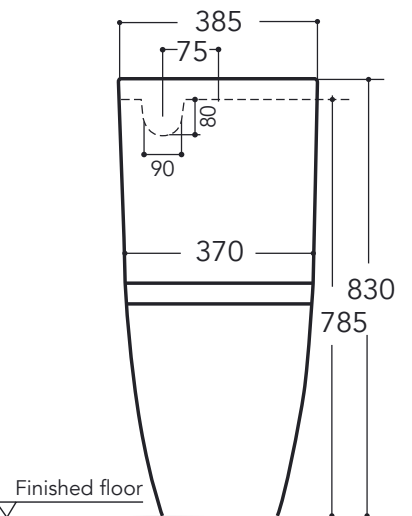

SPECIFICATION SHEET

Mod Back-to-wall Odourless Toilet Suite (Bottom Inlet)

Newtech Code: 8042

Features

- Odourless floor mounted toilet
- Material: Vitreous China
- WELS 4 Star at 4.5L flush & 3L Flush LIC.1848
- Thin soft close, quick release seat
- Bottom inlet
- Trap configuration: Universal
- Rim configuration: Rimless
- Dimensions: H830 x W385 x D660
- Required: PIR Motion Sensor 12V [8060]
- Odours are extracted from the toilet bowl at a rate of 3.5 litres per second

Technical Details

Note: All measurements are in millimeters

TOP VIEW

SIDE VIEW

S-Trap: 80-150

FRONT VIEW

Finished floor