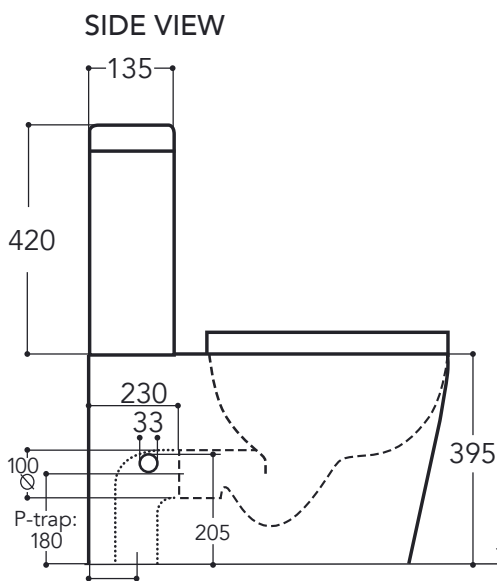

SPECIFICATION SHEET

Mod Back-to-wall Odourless Toilet Suite (Bottom Inlet)

Newtech Code: 8042

Features

- Odourless floor mounted toilet
- Material: Vitreous China
- WELS 4 Star at 4.5L flush & 3L Flush LIC.1848
- Thin soft close, quick release seat
- Bottom inlet
- Trap configuration: Universal
- Rim configuration: Rimless
- Dimensions: H830 x W385 x D660
- Required: PIR Motion Sensor 12V [8060]
- Odours are extracted from the toilet bowl at a rate of 3.5 litres per second

Technical Details

Note: All measurements are in millimeters

TOP VIEW

SIDE VIEW

S-Trap: 80-150

FRONT VIEW

Finished floor