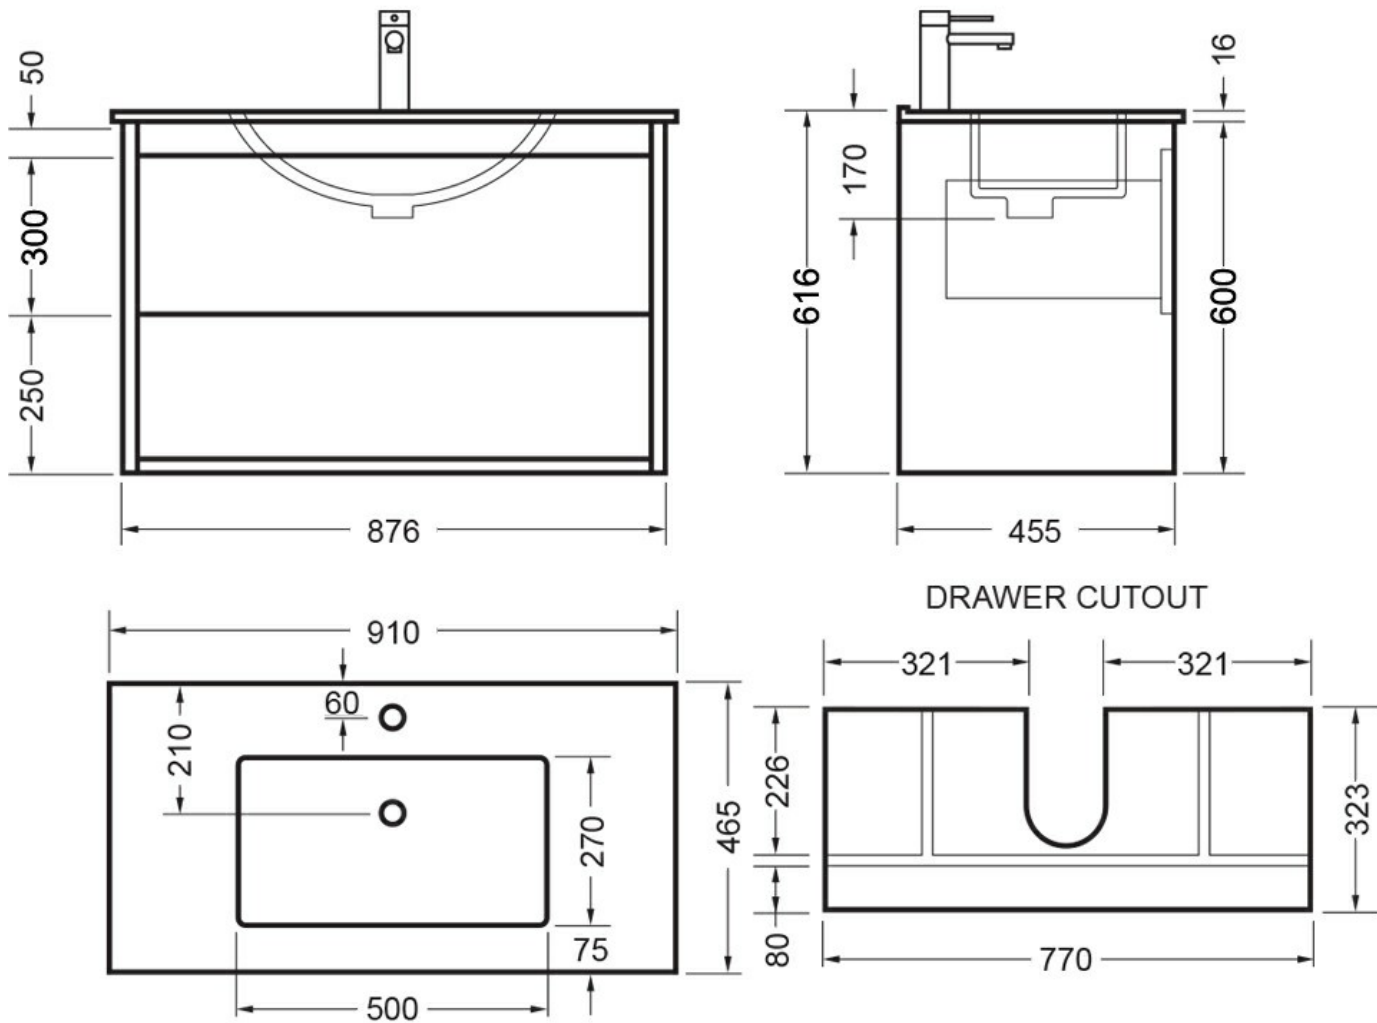

CERTO WALL 900 1 X DRAWER - CURVED VITREOUS CHINA  
DEZIGNA WHITE GLOSS

ELEMENTI

83330.11

Residential/Light Commercial Use

Suitable for Residential/Light Commercial Use (Kitchens, Bathrooms and Laundries in Hotels, Motels and Retirement Villages).

Drawer organiser/divider in top drawers

Comes with handy divider for organizing your toiletries.

Moisture Resistant

Made from Moisture Resistant Board

Soft Close Drawer  
System

Incorporates Hettich Soft Close Drawer System.