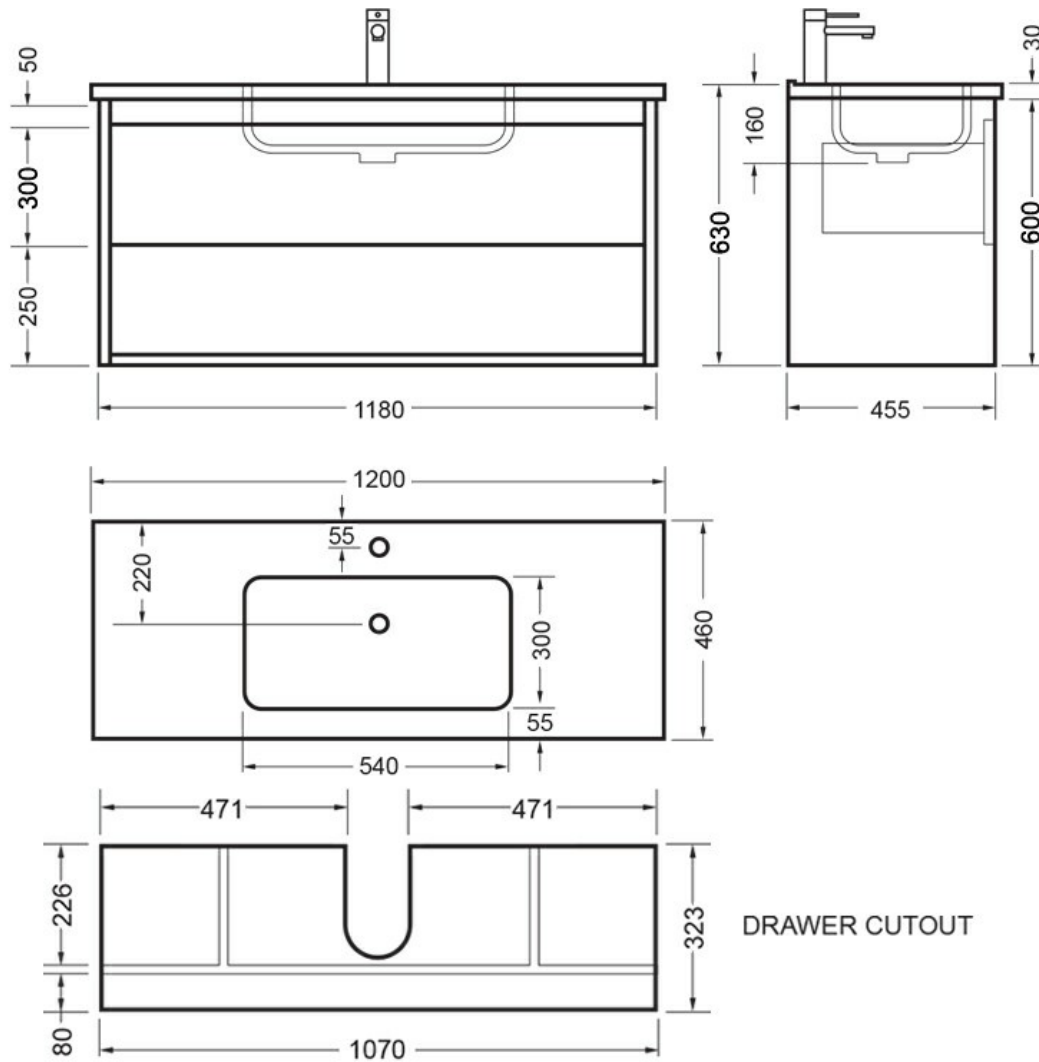

CERTO WALL 1200 X 1 DRAWER - POLYMARBLE DEZIGNA WHITE GLOSS

ELEMENTI

83440.11

Residential/Light Commercial Use

Suitable for Residential/Light Commercial Use (Kitchens, Bathrooms and Laundries in Hotels, Motels and Retirement Villages).

Drawer organiser/divider in top drawers

Comes with handy divider for organizing your toiletries.

Moisture Resistant

Made from Moisture Resistant Board

Soft Close Drawer System

Incorporates Hettich Soft Close Drawer System.